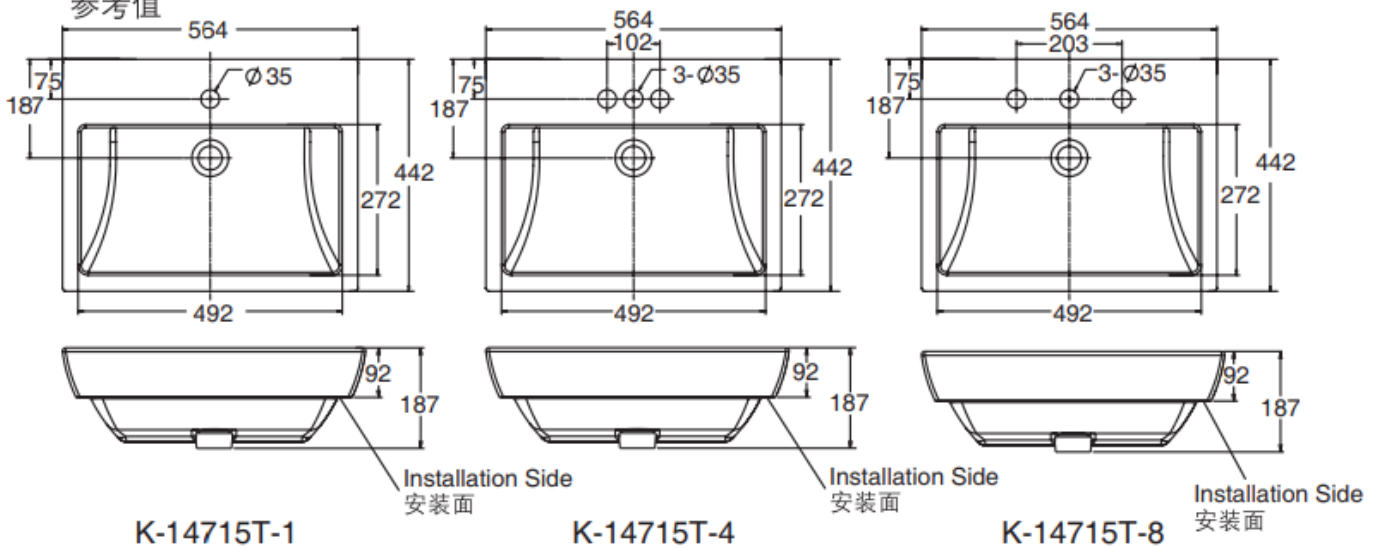

Brand : KOHLER
Name : Vessel lavatory , 3 tap holes
Item Code : K14715T-8G-0

Designer :
Color / Finish: White
Dimensions : 564 x 442 mm

Product info:

- Vessel lavatory
- 3 tap holes
- Square-shaped, sleek design, arching lines, stylish and elegant
- Practical 140mm deep sink with overflow
- There are three types of faucet holes for a range of installation options
- Also available in recessed bathroom sink

尺寸图

Reference Value
参考值

ROUGHING-IN

Unit: mm
单位: 毫米

Flushing of pipe must be done before fittings are installed. Failure to do so voids the warranty.

Follow cleaning instructions and avoid using any harmful chemicals.