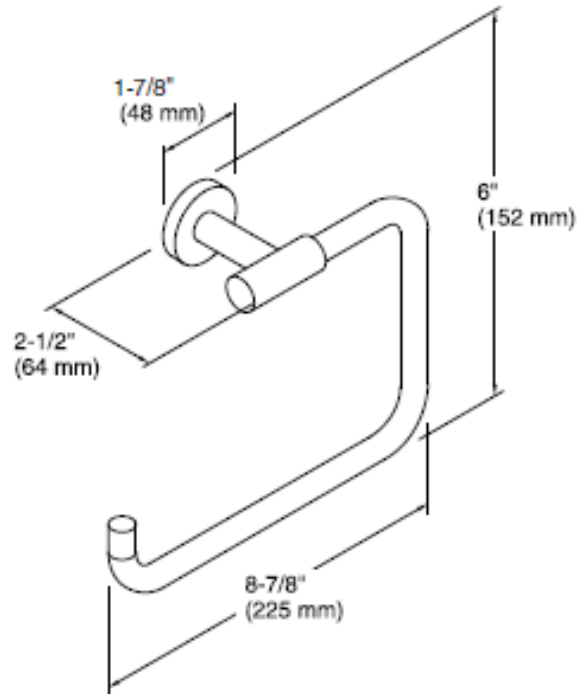

Brand : KOHLER
Name : STILLNESS Towel ring
Item Code : K14456T-SN
Designer :
Color / Finish: Polished Nickel
Dimensions : 64 mm x 225 mm x 152 mm

Product info:
• Towel Ring

Flushing of pipe must be done before fittings are installed. Failure to do so voids the warranty.