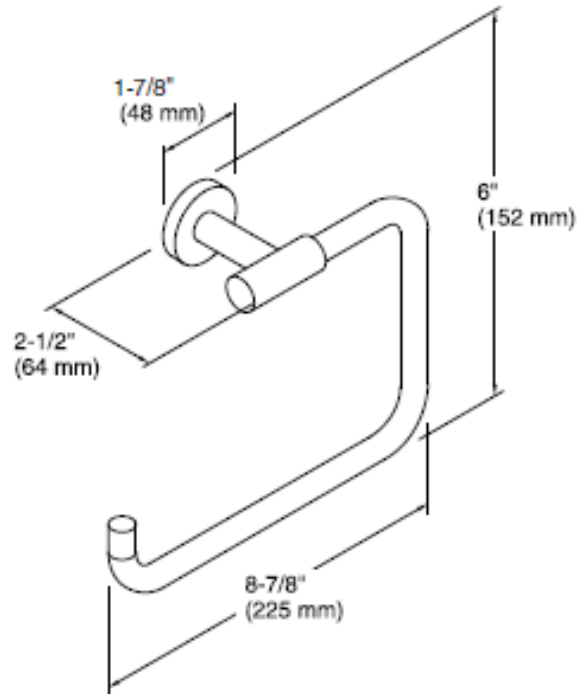

Brand : KOHLER
Name : STILLNESS Towel ring
Item Code : K14456T-PGD
Designer :
Color / Finish: Polished Modern Gold
Dimensions : 64 mm x 225 mm x 152 mm

Product info:
• Towel Ring

Flushing of pipe must be done before fittings are installed. Failure to do so voids the warranty.