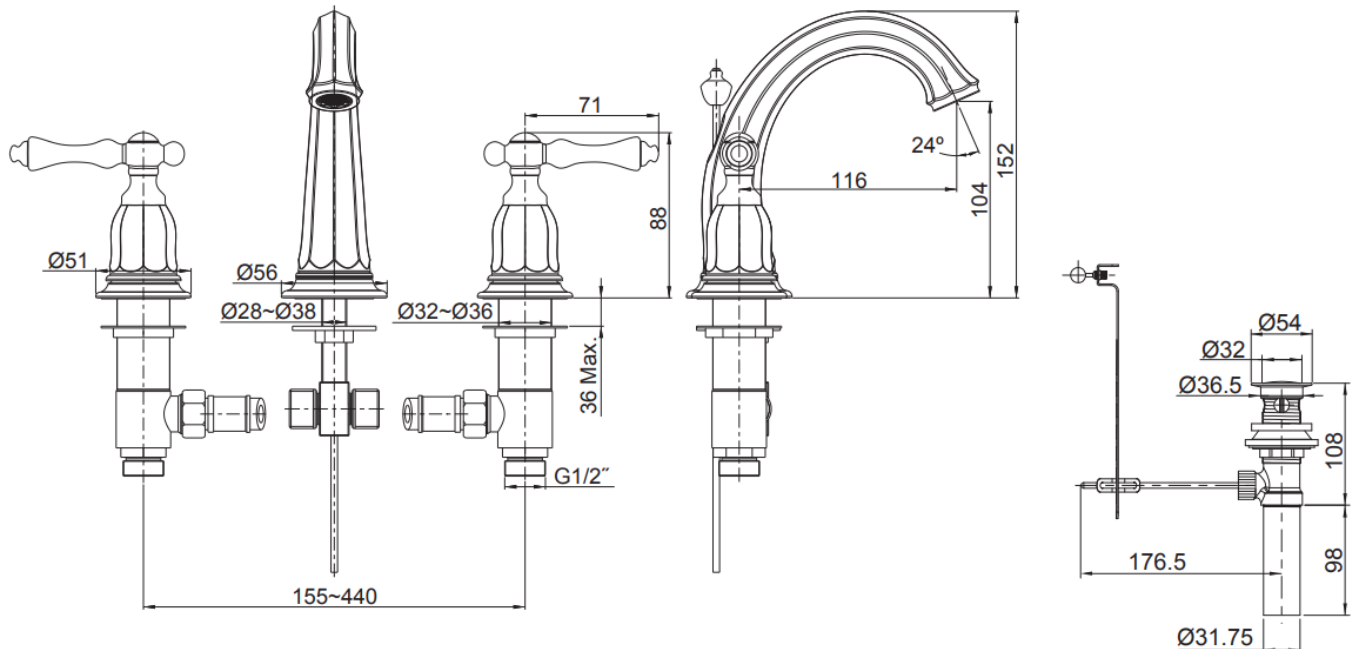

Brand : KOHLER
 Name : Kelston 3-Hole Lavatory Faucet
 Item Code : K-13491T-4-CP

Designer :

Color / Finish: Polished Chrome
 Dimensions : 162 mm Reach

Product info:

- 3-Hole Lavatory Faucet
- Solid Metal Construction for Durability and Reliability
- Finishes resist corrosion and tarnishing