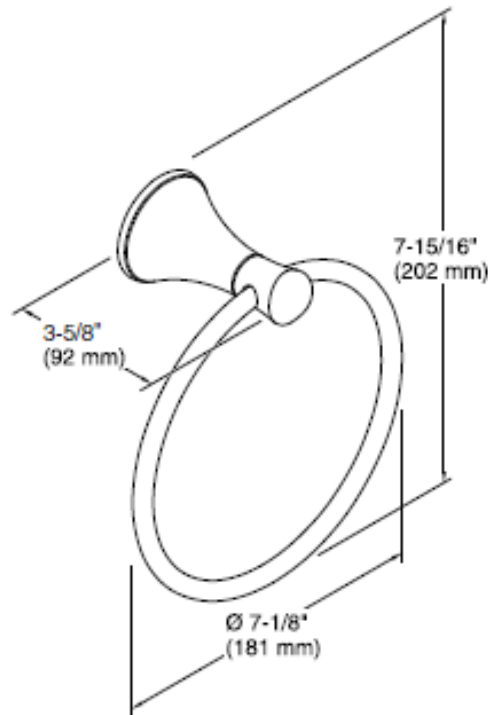

Brand : KOHLER  
Name : CORALAIS Towel ring  
Item Code : K-13435T-CP  
Designer :  
Color / Finish: Polished Chrome  
Dimensions : 92mm x 181mm x 202mm

Product info:  
• Towel Ring

Flushing of pipe must be done before fittings are installed. Failure to do so voids the warranty.  
Follow cleaning instructions and avoid using any harmful chemicals.  
All information is for reference only. Installation shall always be based on the specs provided with actual delivered items.  
For more info, visit [www.sanitecph.com](http://www.sanitecph.com)