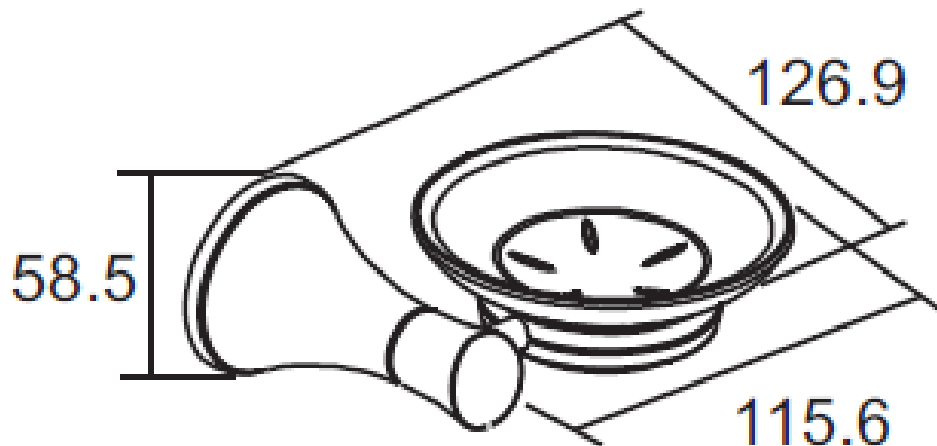

Brand : KOHLER
Name : CORALAIS Soap holder
Item Code : K13429T-CP
Designer :
Color / Finish: Polished Chrome
Dimensions : 126.9 mm x 115.6 mm x 58.5 mm

Product info:

- Soap dish with Holder

Flushing of pipe must be done before fittings are installed. Failure to do so voids the warranty.