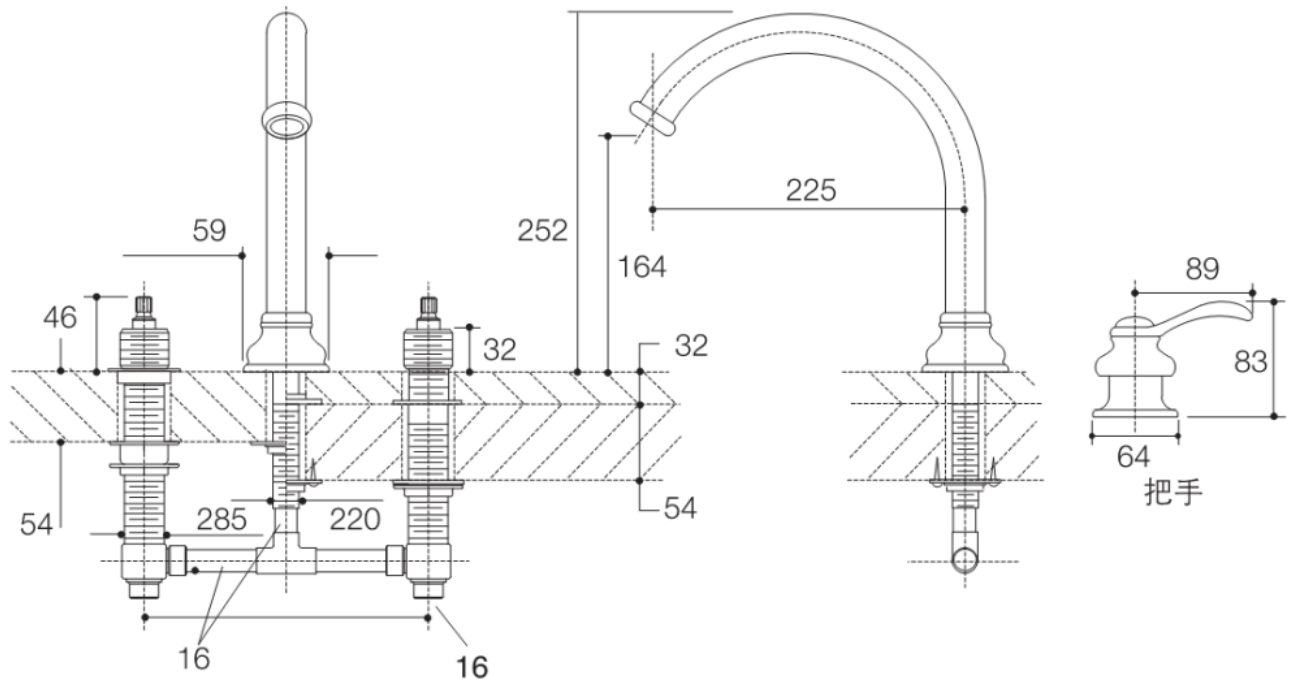

Brand : KOHLER
 Name : Fairfax Deck Mount Tub faucet
 Item Code : K-12885T-B4-BV

Designer :

Color / Finish: Brushed Bronze
 Dimensions : 225 mm Reach
 164 mm Height

Product info:

- Deck Mount tub faucet
- Handle: Metal
- Includes: Spout, handle, valve, aerator
- Solid Metal Construction for Durability and Reliability
- Finishes resist corrosion and tarnishing