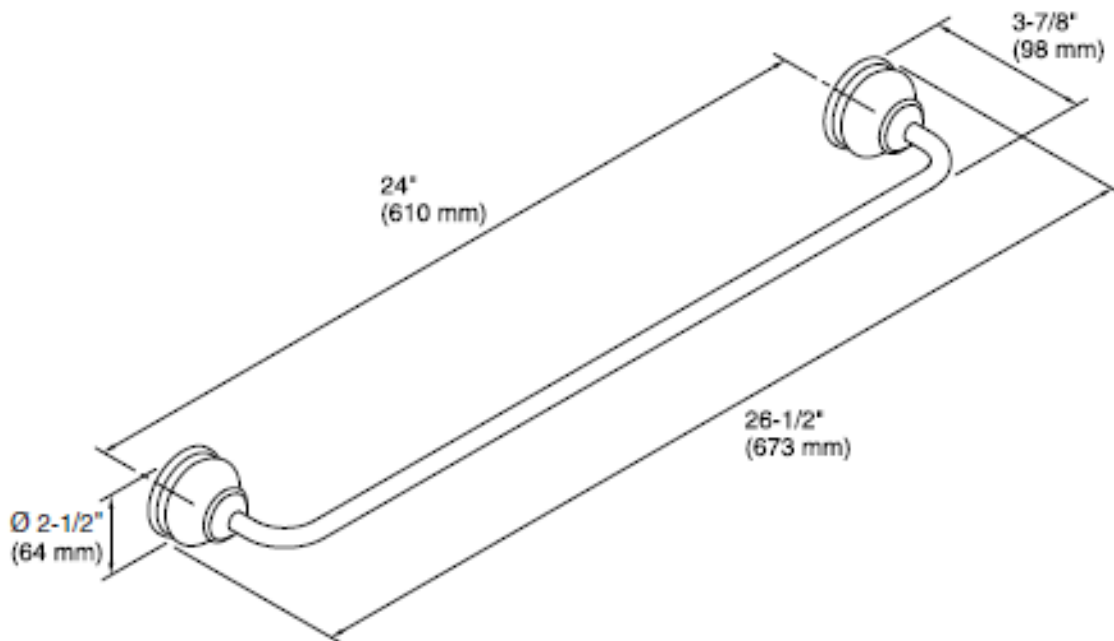

Brand : KOHLER
Name : FAIRFAX 24" Towel Bar
Item Code : K12151T-BN
Designer :
Color / Finish: Brushed Nickel
Dimensions : 98 mm x 673 mm x 64 mm

Product info:

- Towel Bar

Flushing of pipe must be done before fittings are installed. Failure to do so voids the warranty.