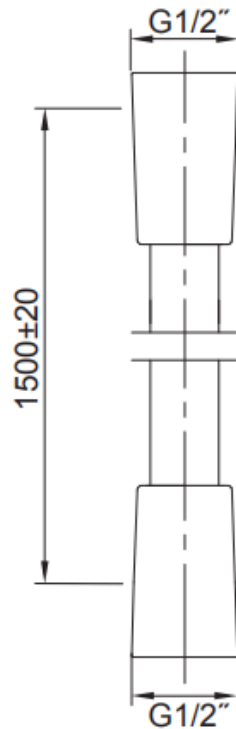

Brand : KOHLER
Name : TAUT Shower Hose
Item Code : K-11628T-BL

Designer :

Color / Finish: Matt Black
Dimensions : 1.5M hose length

Product info:

- Shower hose
- Smooth and anti-kink helps reach target areas and easy to clean
- For use with a handshower (sold separately)
- KOHLER finishes resist corrosion and tarnishing