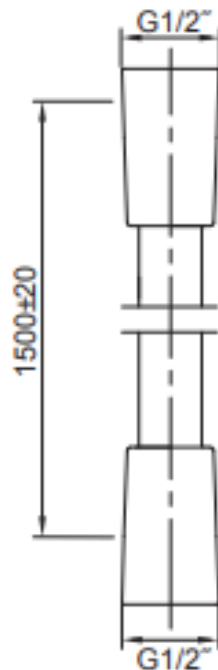

Brand : KOHLER
Name : Smooth Hose
Item Code : K11628T-2MB
Designer :
Color / Finish: Brushed Moderne Brass
Dimensions : 1.5m Hose length

Product info:

- Smooth Hose
- Smooth and anti-kink helps reach target areas and easy to clean
- Finishes resist corrosion and tarnishing