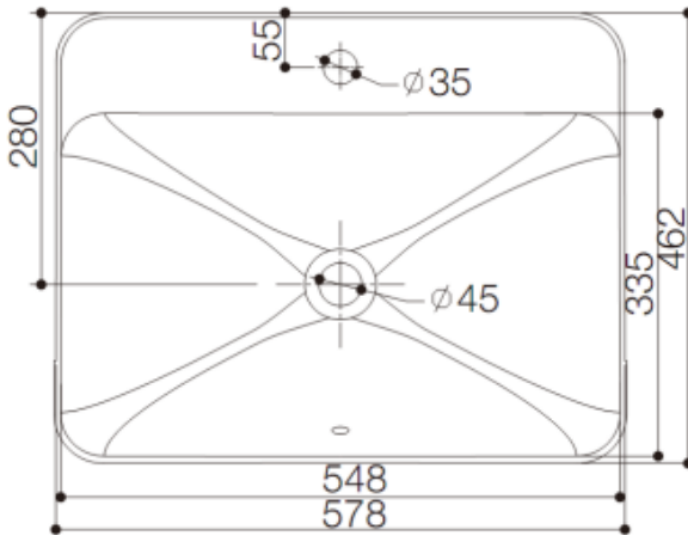

Brand : KOHLER
 Name : FOREFRONT Semi-recessed lavatory
 Item Code : K11479T-VC1-0
 Designer :
 Color / Finish: White
 Dimensions : 578 x 462 x 172 mm

Product info:

- FOREFRONT Semi-Recessed Lavatory
- 1 tap hole