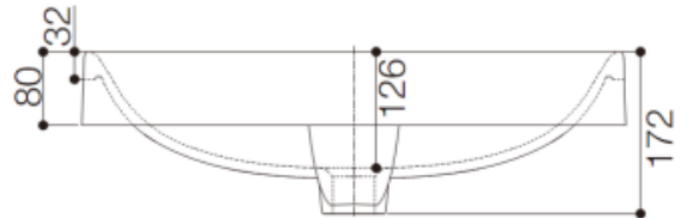

Brand : KOHLER
 Name : FOREFRONT Semi-recessed lavatory
 Item Code : K11479T-VC1-0
 Designer :
 Color / Finish: White
 Dimensions : 578 x 462 x 172 mm

Product info:

- FOREFRONT Semi-Recessed Lavatory
- 1 tap hole