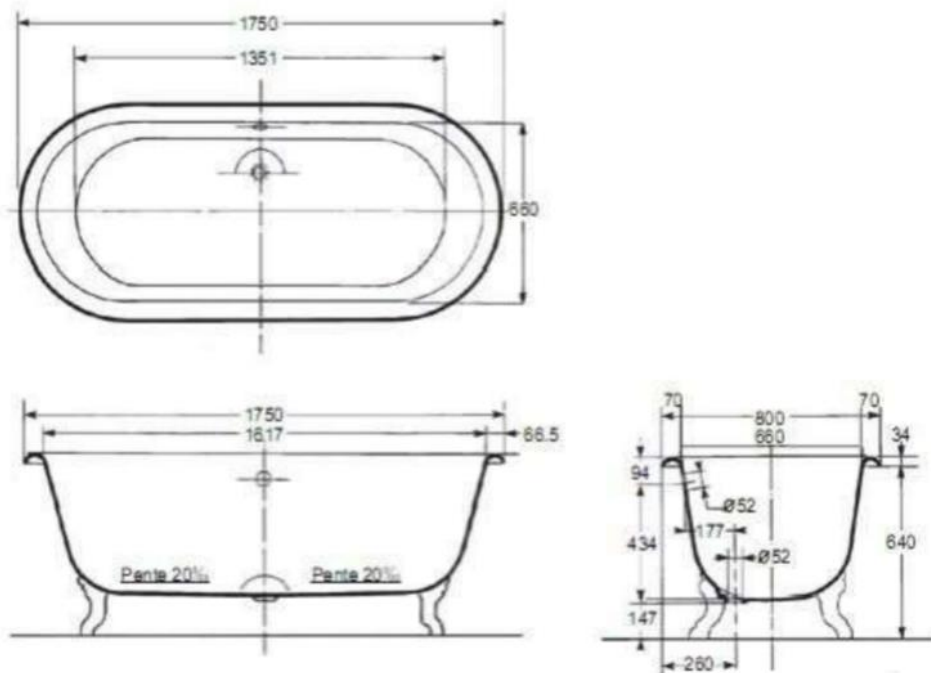

Brand : KOHLER
 Name : CLEO, Freestanding Bathtub
 Item Code : K11195T-0

Designer :
 Color / Finish: White
 Dimensions : 1750 x 800 x 640mm

Product info:

- Bath Drain
- Classic and romantic design freestanding cast iron bath
- Premium and high-end
- Exquisite curved pattern for bath feet
- (Requires K11195T 0 and K11194T 0)