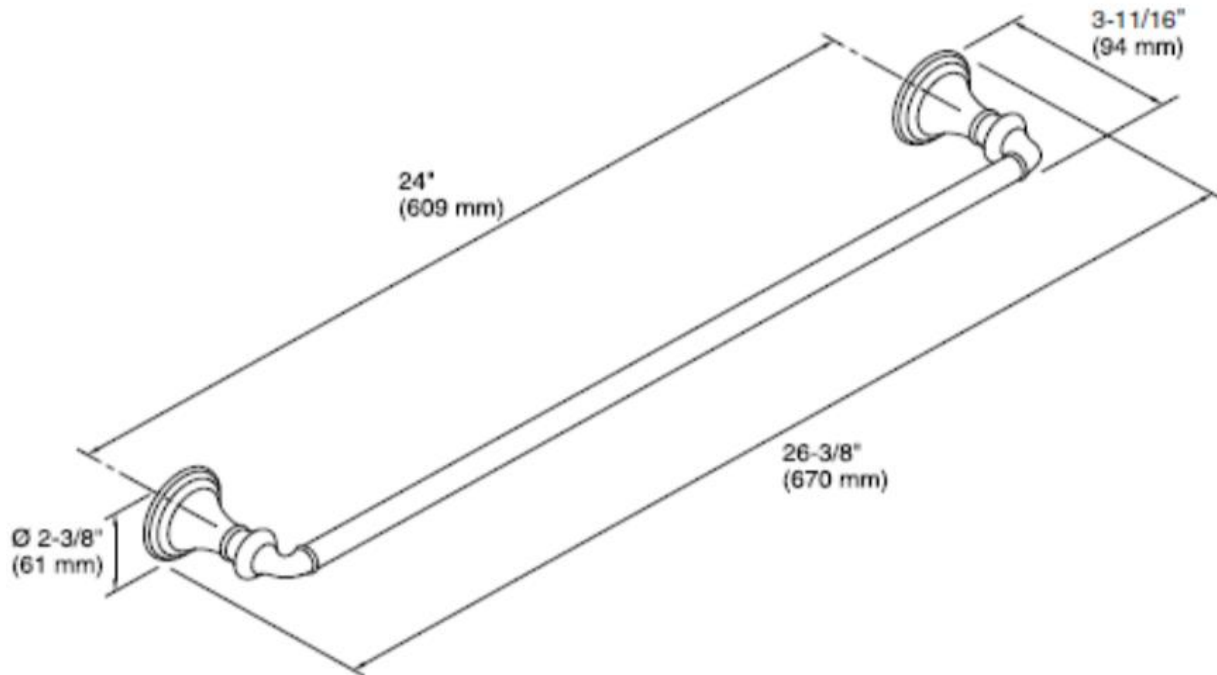

Brand : KOHLER
Name : DEVONSHIRE 24" Towel bar
Item Code : K10551T-CP
Designer :
Color / Finish: Polished Chrome
Dimensions : 94 mm x 670 mm x 61 mm

Product info:

- 24" Towel Bar

Flushing of pipe must be done before fittings are installed. Failure to do so voids the warranty.