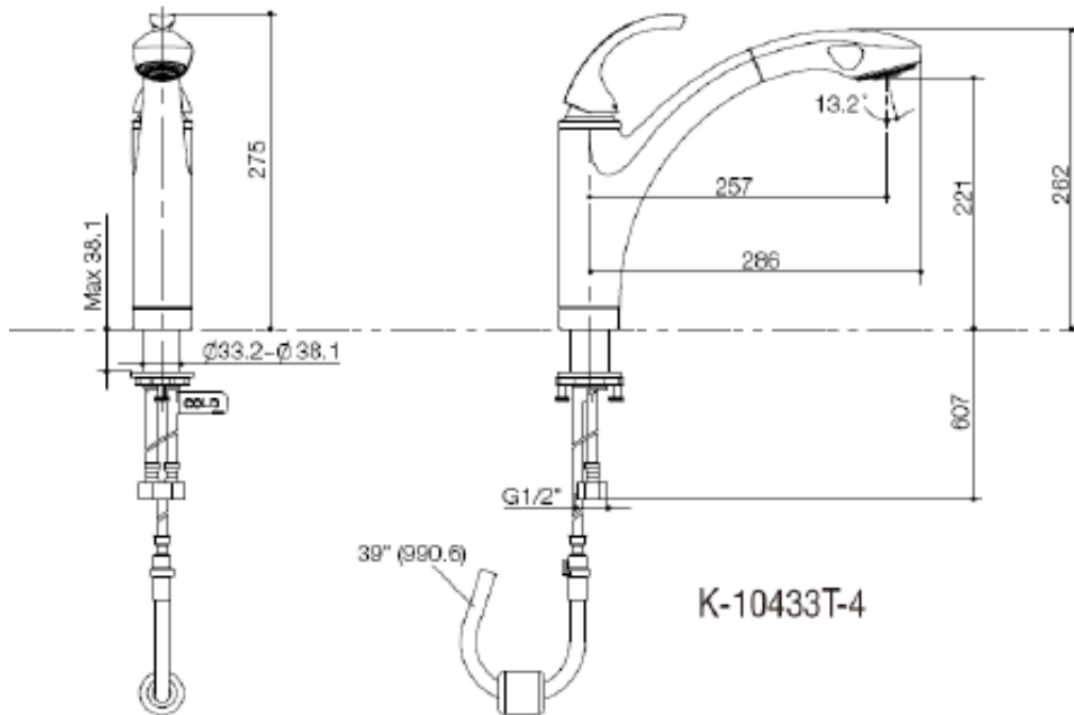

Brand : KOHLER
 Name : FORTE sink faucet with 2-function pull out spray head
 Item Code : K10433T-B4-CP
 Designer :
 Color / Finish: Polished Chrome
 Dimensions : 275 mm Height
 257 mm Spout Projection

Product info:

- Single lever Kitchen Faucet w/ pull-down spray
- Includes: spout, valve, aerator, handle, supplies, connector, pull-down spray

Add-ons:

- 2x angle valve ½"x½" (NO nuts)

Flushing of pipe must be done before fittings are installed. Failure to do so voids the warranty.