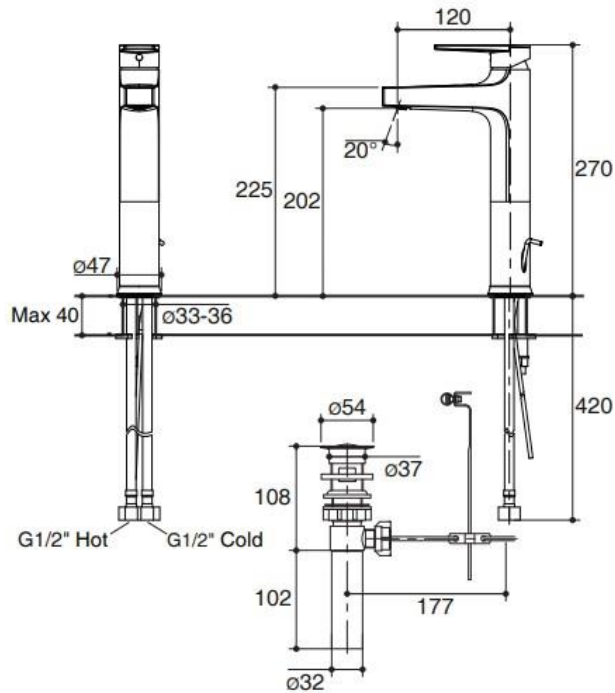

Brand : KOHLER
 Name : TAUT Tall Single control lav faucet w drain
 Item Code : K-74026T-4-BL
 Designer :
 Color / Finish: Matt Black
 Dimensions : (See data drawing for specs)

Product info:

- Tall Single Control
- Lavatory faucet
- With Drain