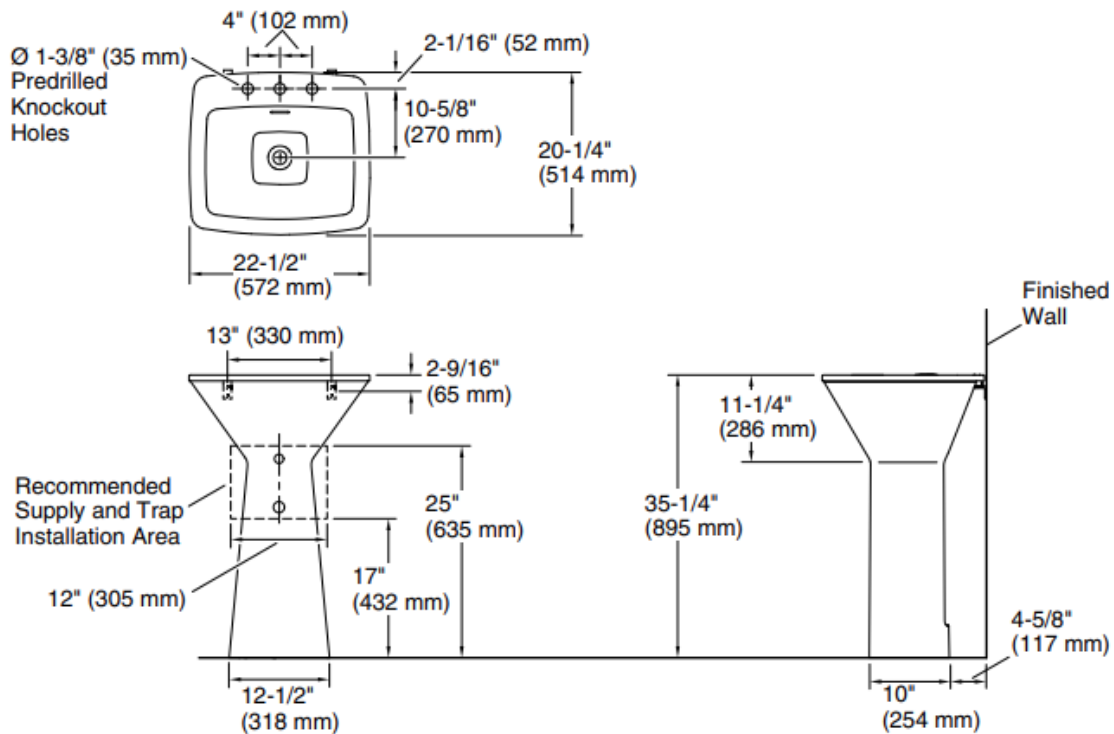

Brand : KALLISTA  
 Name : Papion Sink and pedestal in cast stone  
 Item Code : P76345-WO-0

Designer :

Color / Finish: White Stucco  
 Dimensions : 572 x 895 mm

Product info:

- Sink & pedestal in cast stone
- Constructed of durable cast stone material