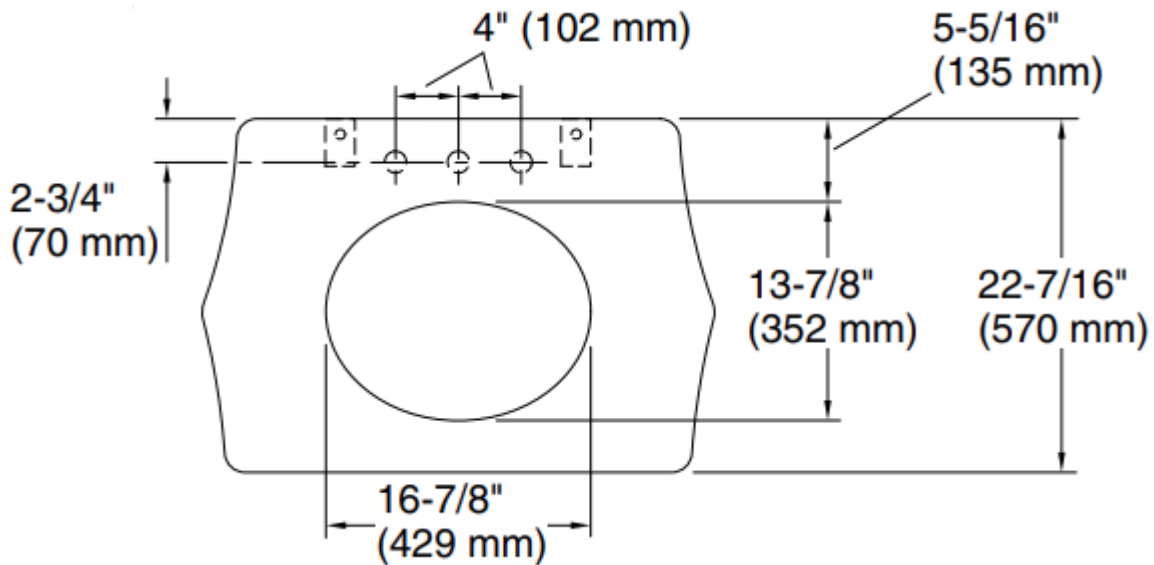

Brand : KALLISTA,USA
 Name : Script Console Tabletop
 Item Code : P74243-00-BWM

Designer :

Color / Finish: Berring White Marble
 Dimensions : 570 mm Height

Product info:

- Console Tabletop
- Top is cut from a single piece of marble
- Requires Table leg and Under-mount basin