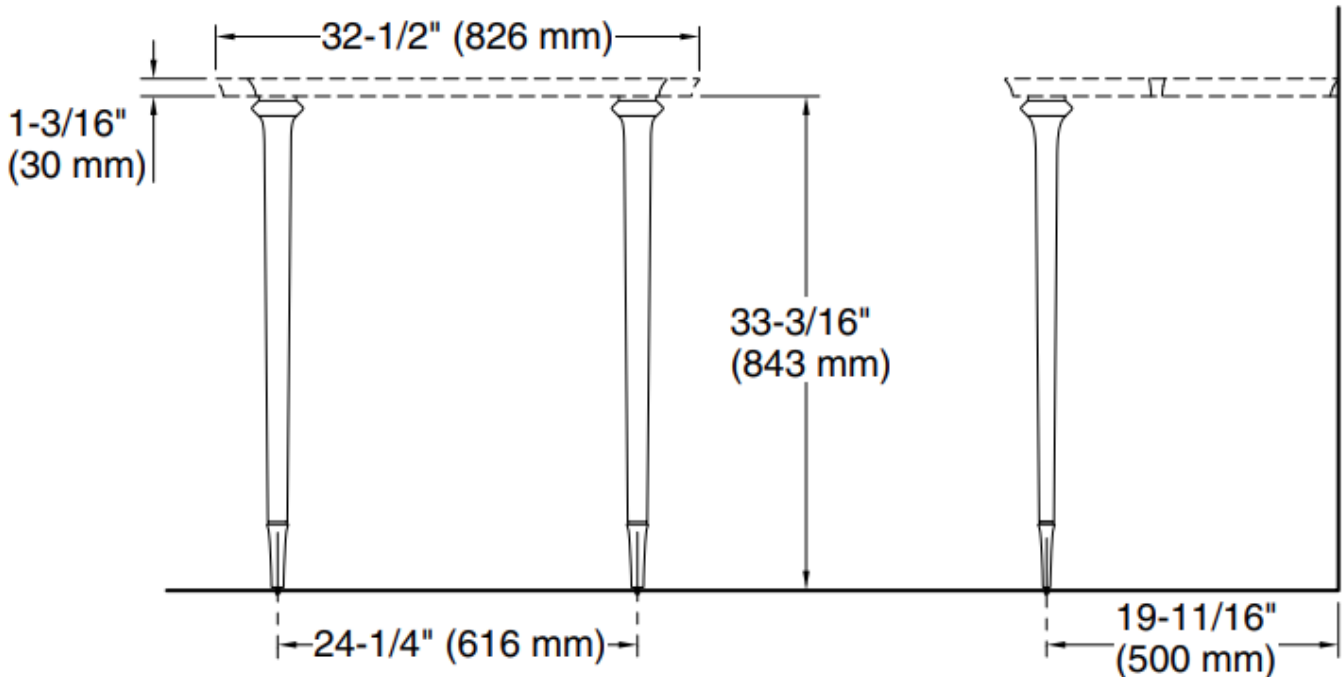

Brand : KALLISTA,USA  
 Name : Script Console Table Leg  
 Item Code : P74242-BCH-BCH

Designer :

Color / Finish: Polished Blush Bronze  
 Dimensions : 826 x 843 x 500 mm

**Product info:**

- Console Table Leg
- Solid metal leg construction for durability and reliability
- Offers a two-toned finish option in an array of striking finishes
- Requires: Tabletop and Under-mount basin