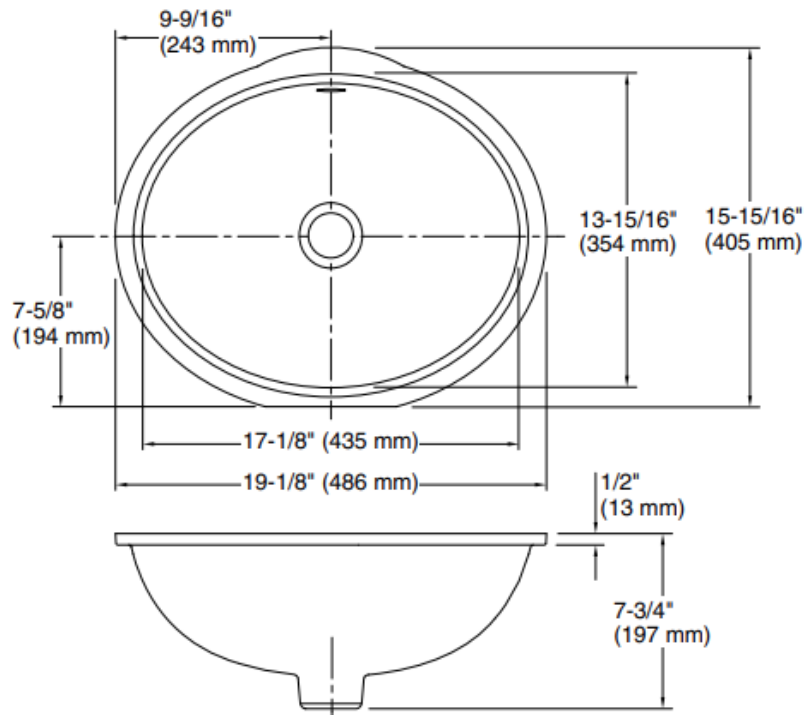

Brand : KALLISTA,USA  
 Name : Script Under-mount basin, soft oval with overflow, glazed  
 Item Code : P74241-WO-0  
 Designer :  
 Color / Finish: White  
 Dimensions : 405 x 486 x 197 mm

**Product info:**

- Under-mount basin
- Soft oval
- With Overflow, glazed
- Requires Table leg and Tabletop

Flushing of pipe must be done before fittings are installed. Failure to do so voids the warranty.

Follow cleaning instructions and avoid using any harmful chemicals.