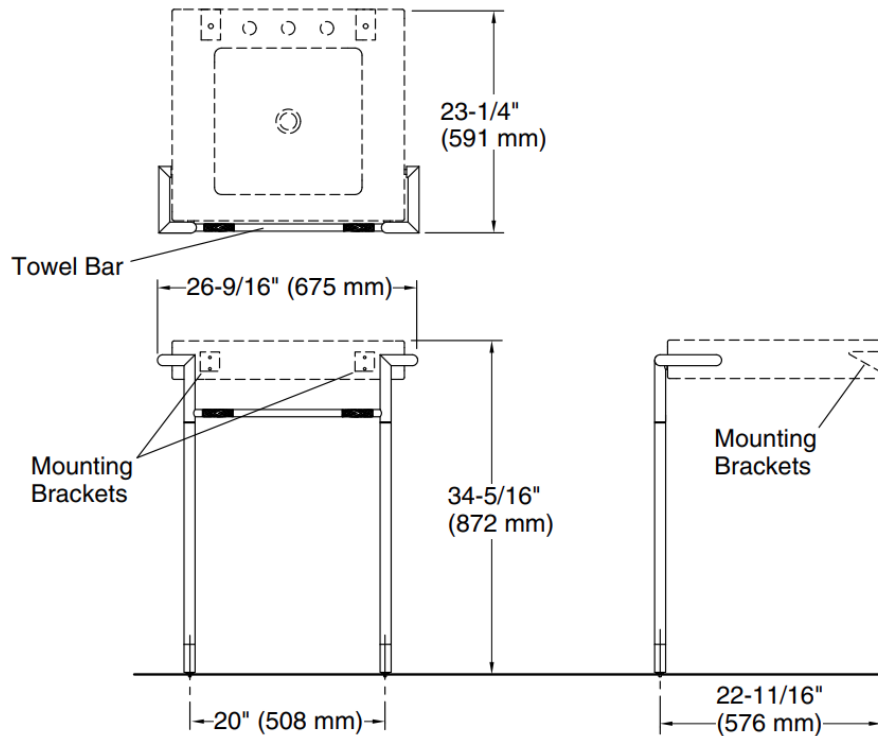

Brand : KALLISTA
Name : Console Tabletop Marble
Item Code : P74206-00-NM

Designer :

Color / Finish: Nero Marquina
Dimensions : 610 mm x 599 mm

Product info:

- Tabletop marble
- Solid brass construction for durability and reliability