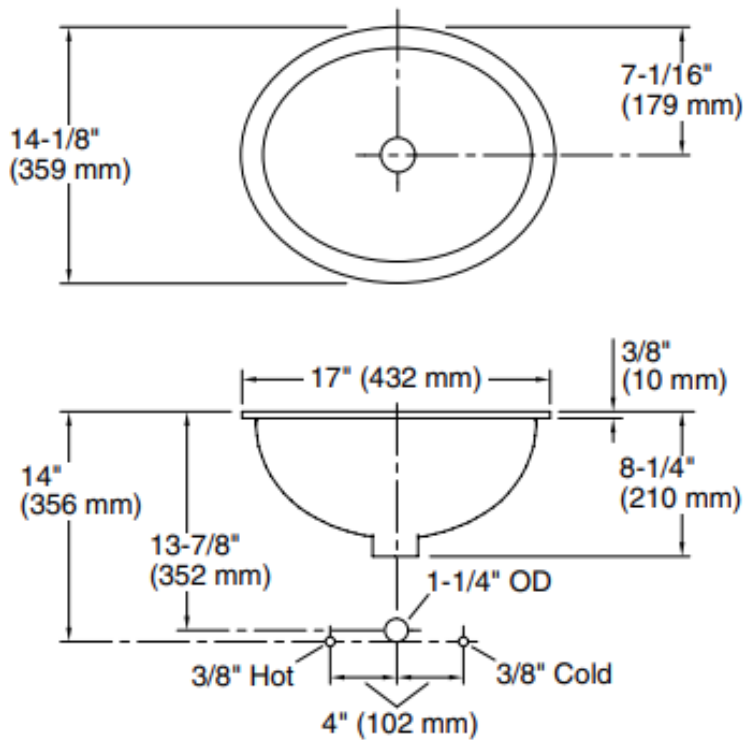

Brand : KALLISTA,USA
 Name : For Town Under-mount basin with overflow
 Item Code : P72033-00-0
 Designer : Michael S. Smith
 Color / Finish: White
 Dimensions : 359 x 432 x 356 mm

Product info:

- Console Tabletop
- Solid brass leg construction for durability and reliability
- Console top features precut knock-out holes for a widespread or single control basin set