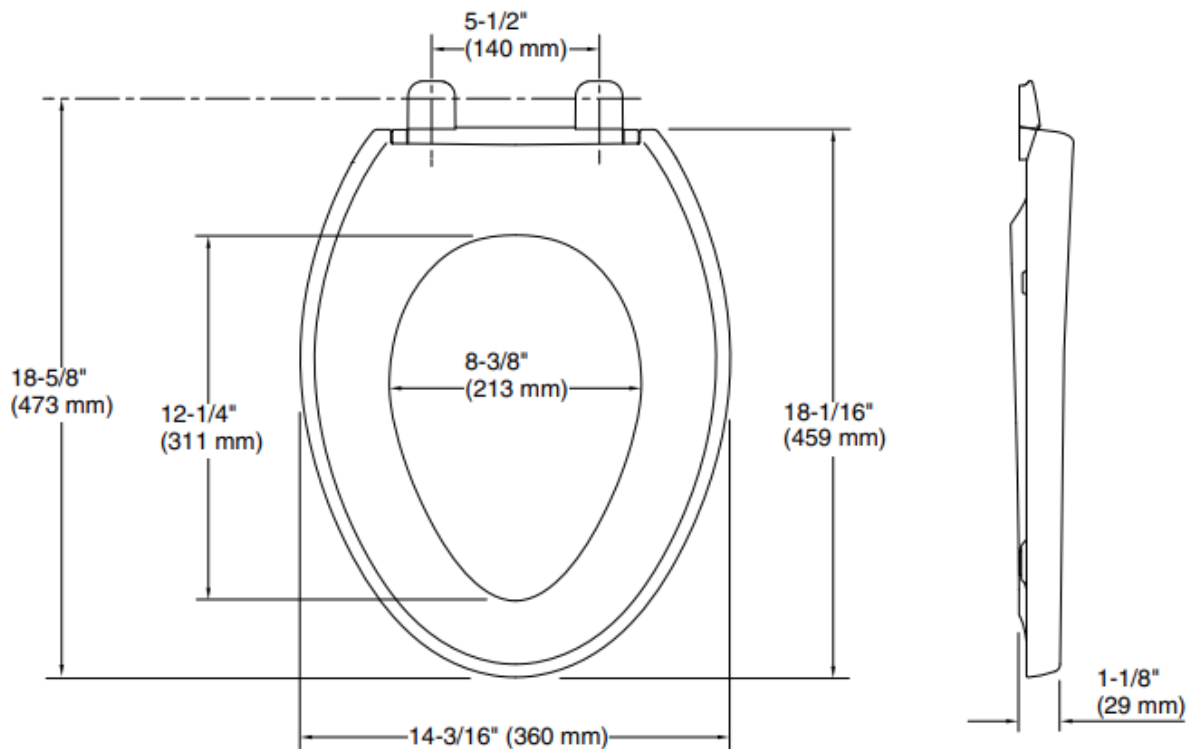

Brand : KALLISTA,USA  
Name : Pleo Toilet seat with slow close, quick hinge  
Item Code : P70363-00-0  
Designer :  
Color / Finish: White  
Dimensions : 473 x 360 x 219 mm

**Product info:**

- Toilet seat
- With slow close
- Quick hinge

For more info, visit [www.sanitecph.com](http://www.sanitecph.com)

Brand : KALLISTA,USA  
Name : Pleo Wall-mount toilet actuator  
Item Code : P70364-00-GN

Designer :

Color / Finish: Gunmetal  
Dimensions : 329 x 183 mm