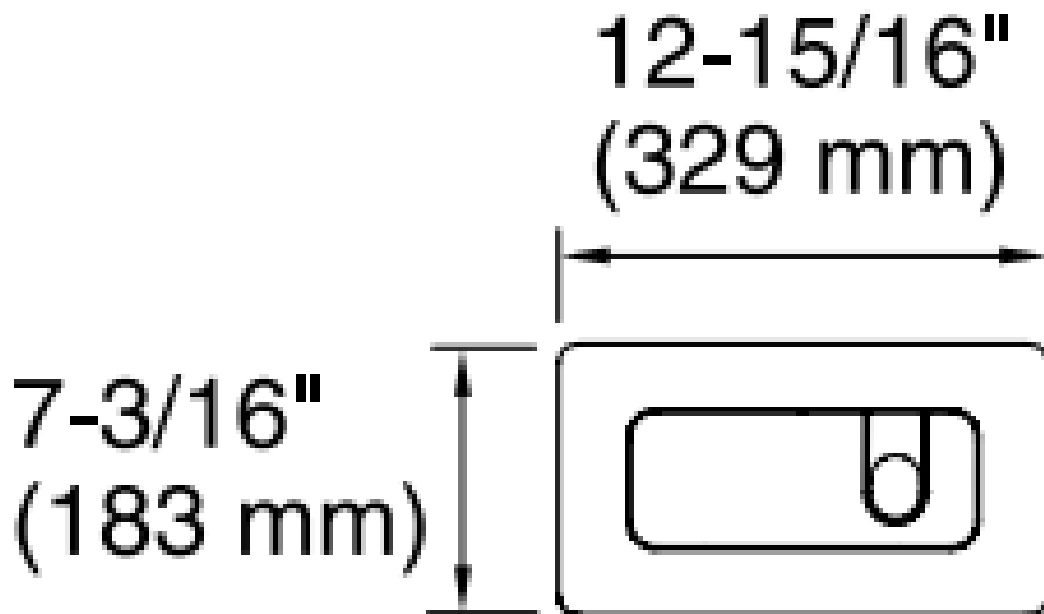

Flushing of pipe must be done before fittings are installed. Failure to do so voids the warranty.

Follow cleaning instructions and avoid using any harmful chemicals.

All information is for reference only. Installation shall always be based on the specs provided with actual delivered items.

For more info, visit www.sanitecph.com