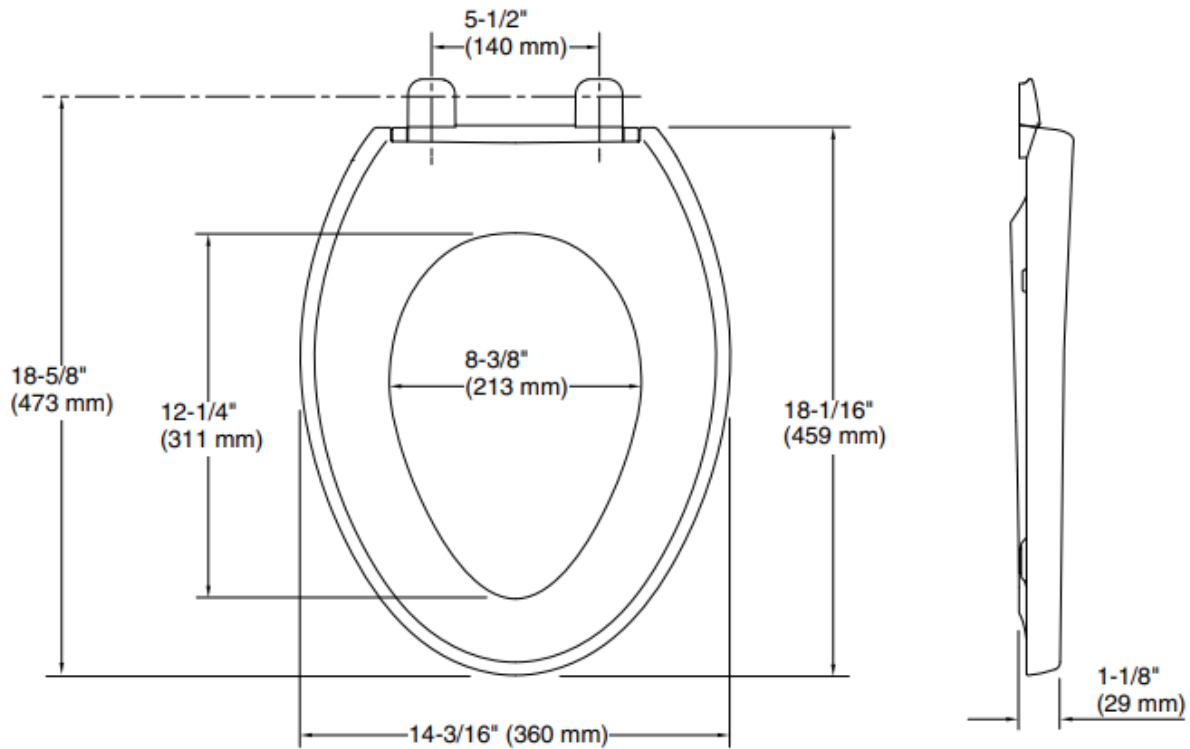

Brand : KALLISTA,USA
Name : Pleo Toilet seat with slow close, quick hinge
Item Code : P70363-00-0
Designer :
Color / Finish: White
Dimensions : 473 x 360 x 219 mm

Product info:

- Toilet seat
- With slow close
- Quick hinge