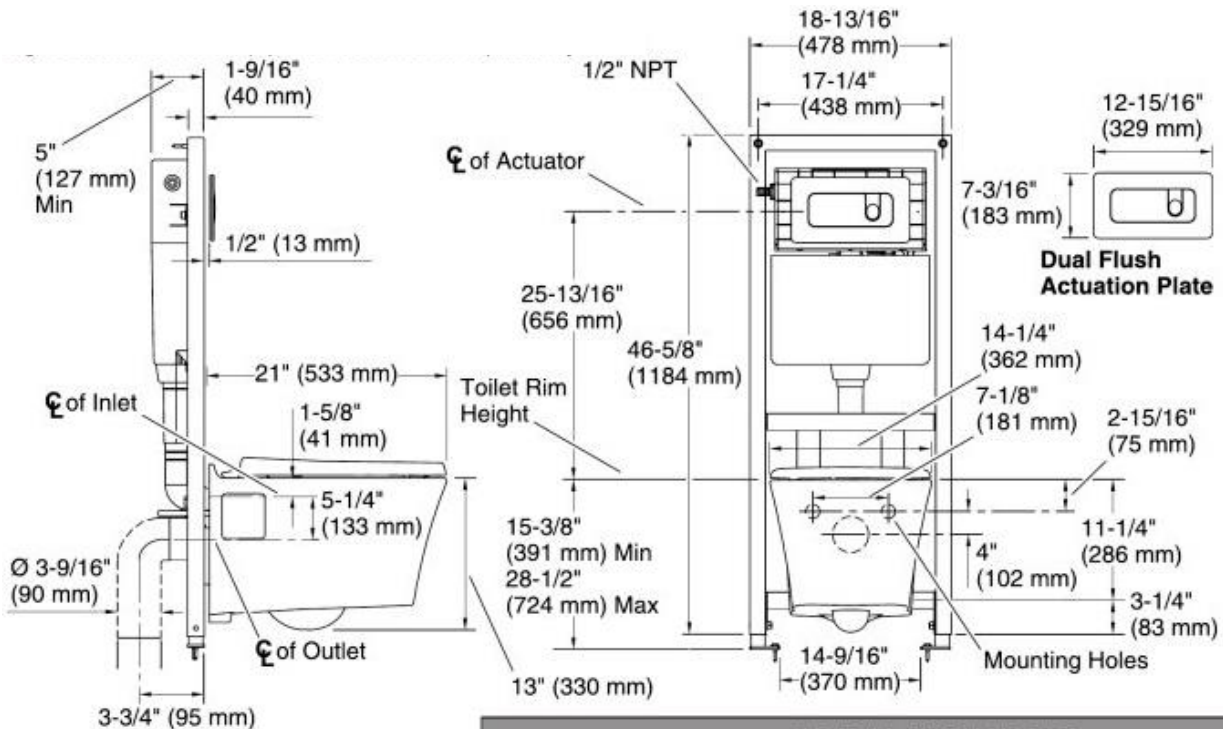

Brand : KALLISTA,USA
 Name : Pleo Wall-Mount Dual Flush Toilet,
 Less Seat and Flush Actuator
 Item Code : P70360-00-0
 Designer :
 Color / Finish: White
 Dimensions : (See data drawing below for
 dimensions)

Product info:

- Wall-Mount Dual Flush Toilet
- Less Seat
- Flush Actuator

Flushing of pipe must be done before fittings are installed. Failure to do so voids the warranty.

Follow cleaning instructions and avoid using any harmful chemicals.