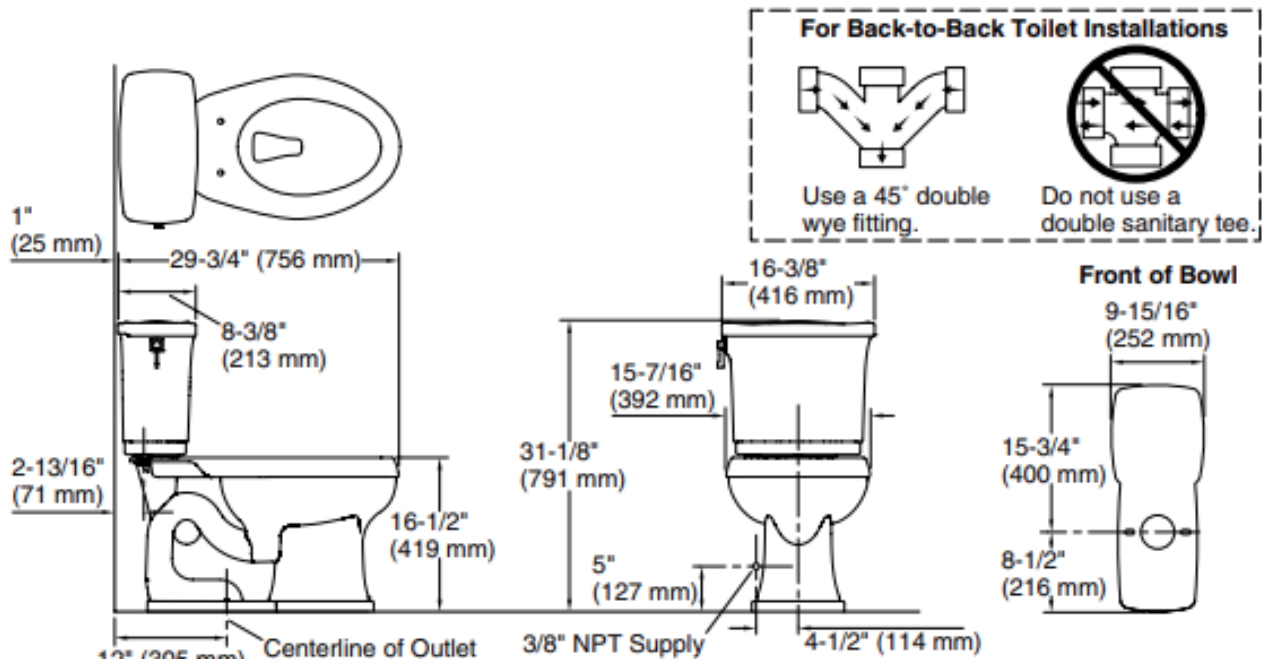

Brand : KALLISTA,USA
 Name : Bridgeton Two-Piece High Performance, Less seat
 Item Code : P70300-00-0
 Designer :
 Color / Finish: White
 Dimensions : 416 x 791 x 756 mm

Product info:

- Two-piece High Performance
- Elongated bow
- Vitreous china
- 1.28 gpf (4.8 lpf)
- 2-1/8" (54 mm) glazed trap way