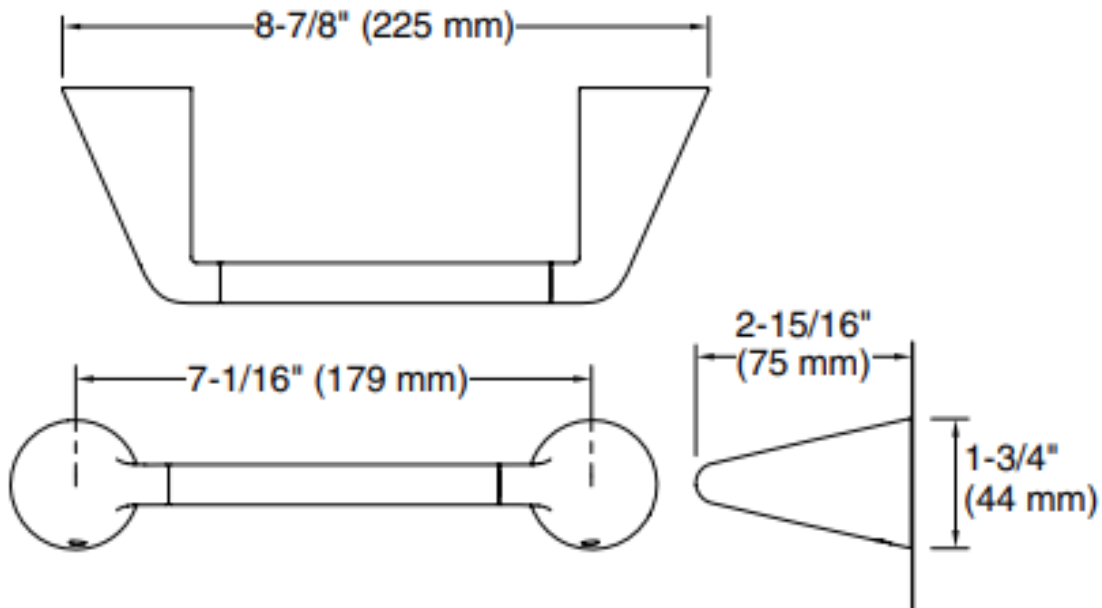

Brand : KALLISTA,USA
Name : Taper Toilet Paper Holder
Item Code : P34808-00-GN
Designer : Bjarke Ingels
Color / Finish: Gunmetal
Dimensions : 654 x 610 x 44 mm

Product info:

- Towel Bar
- Solid brass construction for durability and reliability
- Magnetic arm on the toilet paper holder