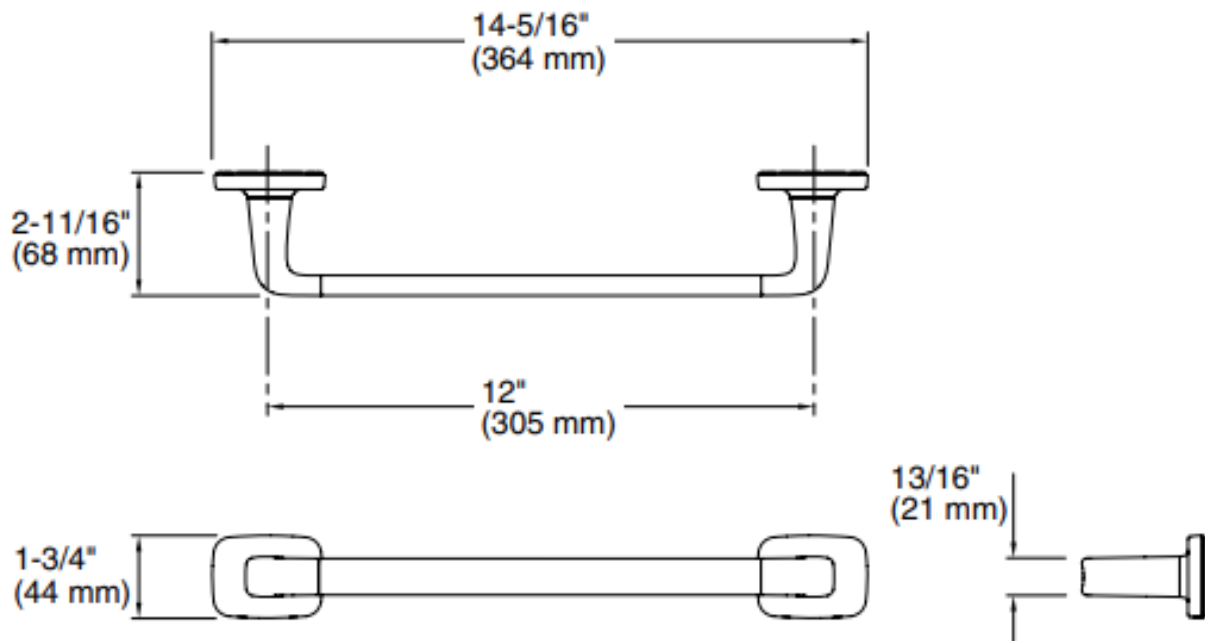

Brand : KALLISTA,USA
Name : Per Se Towel Bar 12"
Item Code : P34702-00-CP

Designer :

Color / Finish: Polished Chrome
Dimensions : 364 x 44 x 68 mm

Product info:

- Towel Bar
- Solid metal construction for durability and reliability