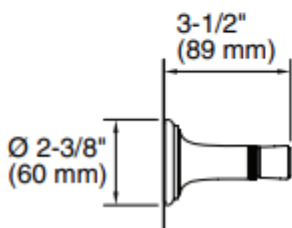

Brand : KALLISTA,USA
Name : Bellis Towel bar
Item Code : P34600-00-CP
Designer :
Color / Finish: Polished Chrome
Dimensions : 670 x 60 x 89 mm

Product info:

- Towel Bar
- Solid brass construction for durability and reliability