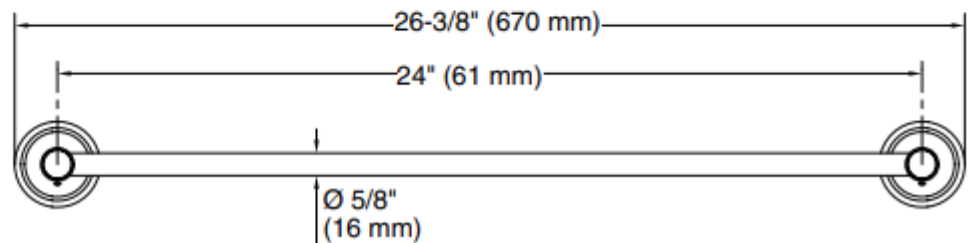

Brand : KALLISTA,USA
Name : Bellis Towel bar
Item Code : P34600-00-CP
Designer :
Color / Finish: Polished Chrome
Dimensions : 670 x 60 x 89 mm

Product info:

- Towel Bar
- Solid brass construction for durability and reliability