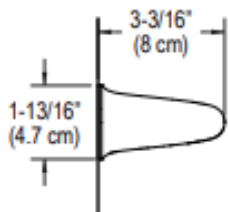

Brand : KALLISTA,USA
Name : Counterpoint Towel Bar
Item Code : P33200-00-CP
Designer : Barbara Barry
Color / Finish: Chrome
Dimensions : 61 x 4.7 x 8 cm

Product info:

- Towel Bar
- Solid Brass Construction for Durability and Reliability