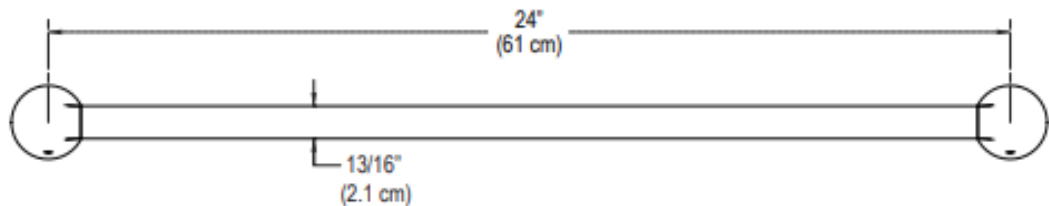

Brand : KALLISTA,USA
Name : Counterpoint Towel Bar
Item Code : P33200-00-CP
Designer : Barbara Barry
Color / Finish: Chrome
Dimensions : 61 x 4.7 x 8 cm

Product info:

- Towel Bar
- Solid Brass Construction for Durability and Reliability