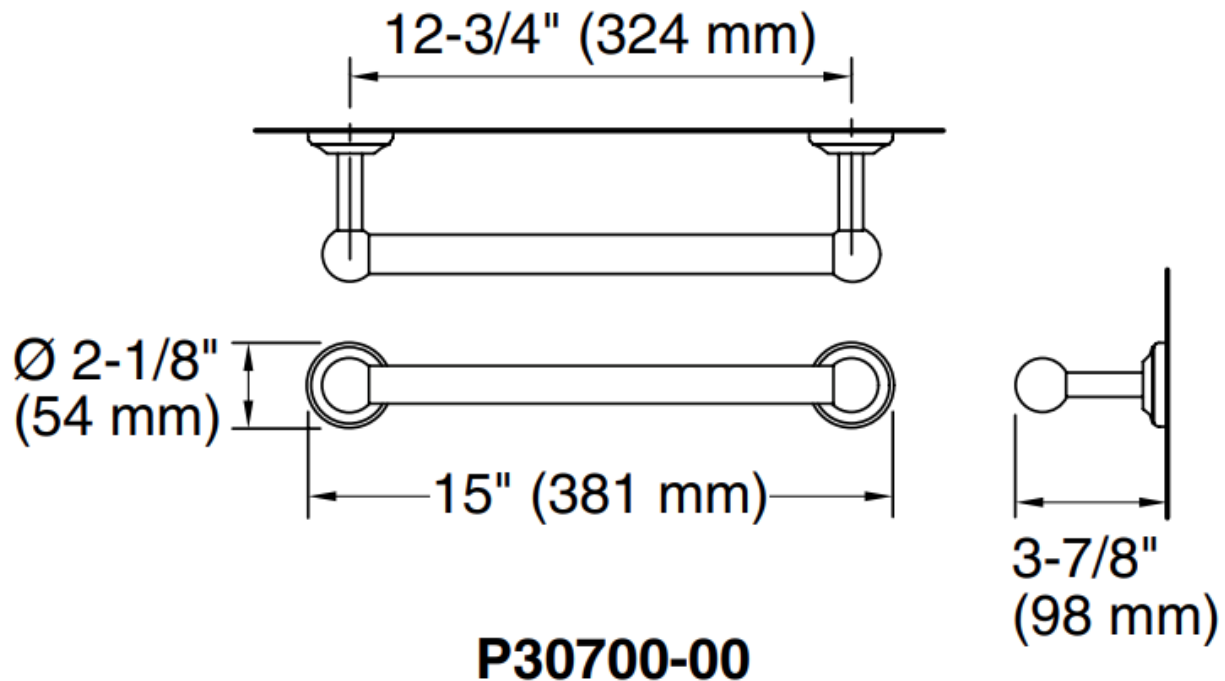

Brand : KALLISTA,USA  
Name : Hampstead Towel Bar  
Item Code : P30700-00-CP

Designer :

Color / Finish: Polished Chrome  
Dimensions : 381 x 54 x 98 mm

Product info:

- Towel Bar
- Brass Construction
- Concealed Mounting