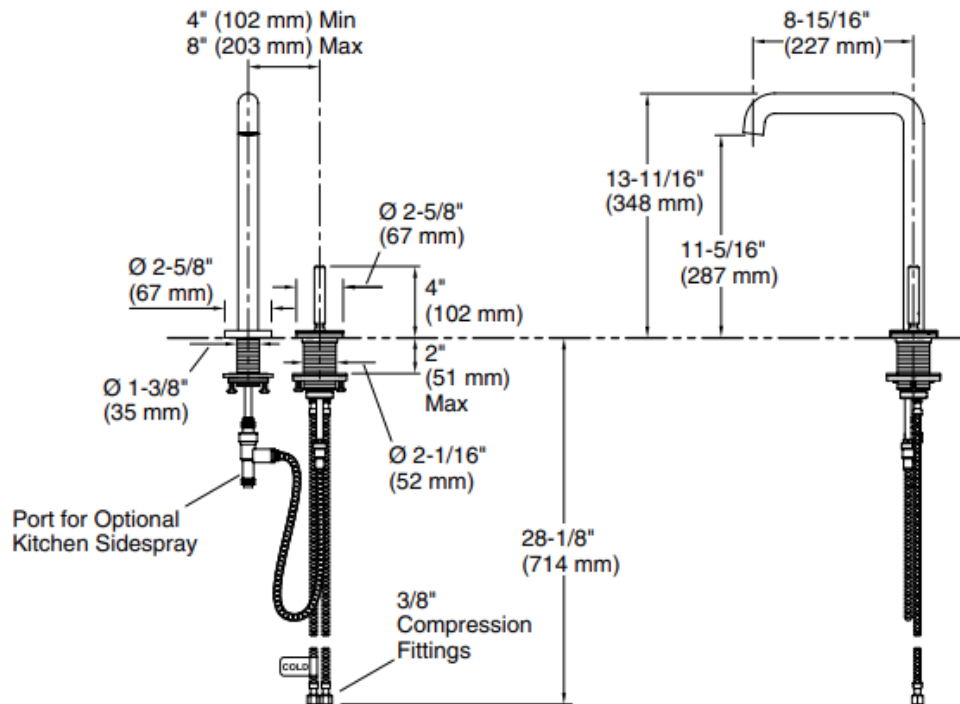

Flushing of pipe must be done before fittings are installed. Failure to do so voids the warranty.

Follow cleaning instructions and avoid using any harmful chemicals.

All information is for reference only. Installation shall always be based on the specs provided with actual delivered items.

For more info, visit www.sanitecph.com