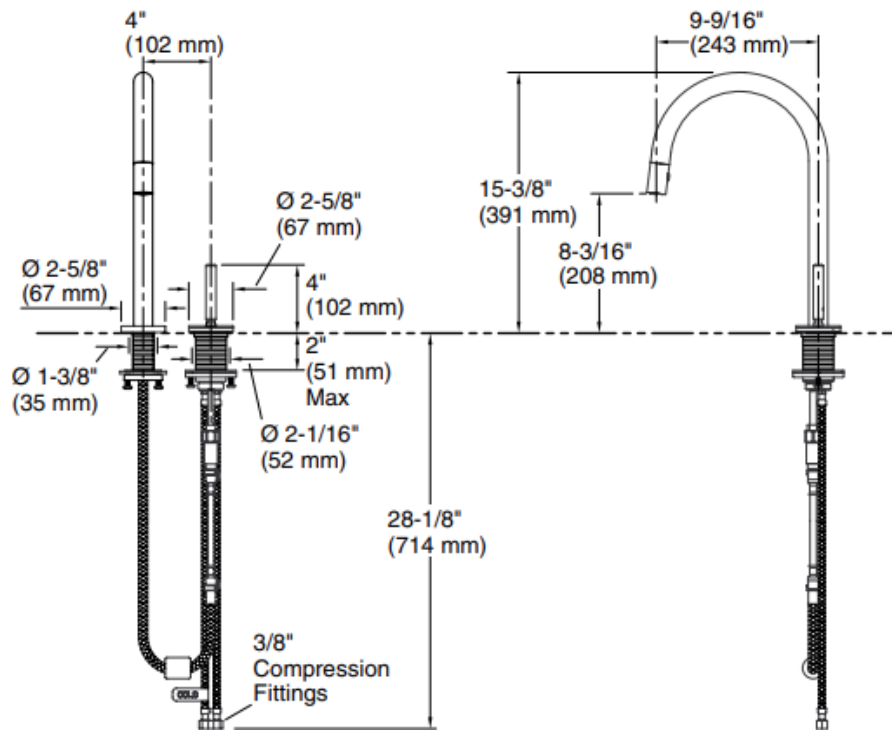

Flushing of pipe must be done before fittings are installed. Failure to do so voids the warranty.

Follow cleaning instructions and avoid using any harmful chemicals.

All information is for reference only. Installation shall always be based on the specs provided with actual delivered items.

For more info, visit www.sanitecph.com