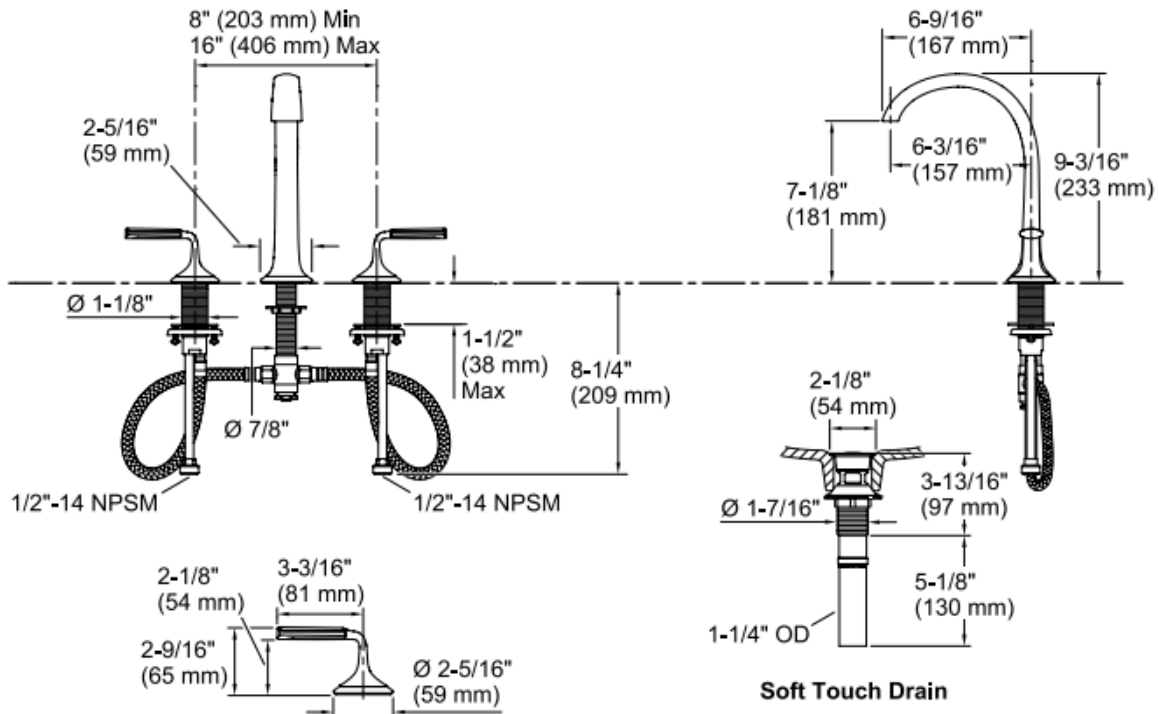

Brand : KALLISTA,USA
 Name : Script Decorative sink faucet, spring rain enamel lever handles arch spout,
 Item Code : P25055-SPR-AD
 Designer :
 Color / Finish: Nickel Silver
 Dimensions : (See data drawing below for dimensions)

Product info:

- Decorative sink faucet
- Spring rain Enamel lever handles
- Arch spout
- Solid metal construction for durability and reliability
- 1.2 gal/min (4.5 l/min) maximum flow rate

Add-ons to be sold separately:

- Flexible hose
- Angle valve

Flushing of pipe must be done before fittings are installed. Failure to do so voids the warranty.

Follow cleaning instructions and avoid using any harmful chemicals.

All information is for reference only. Installation shall always be based on the specs provided with actual delivered items.