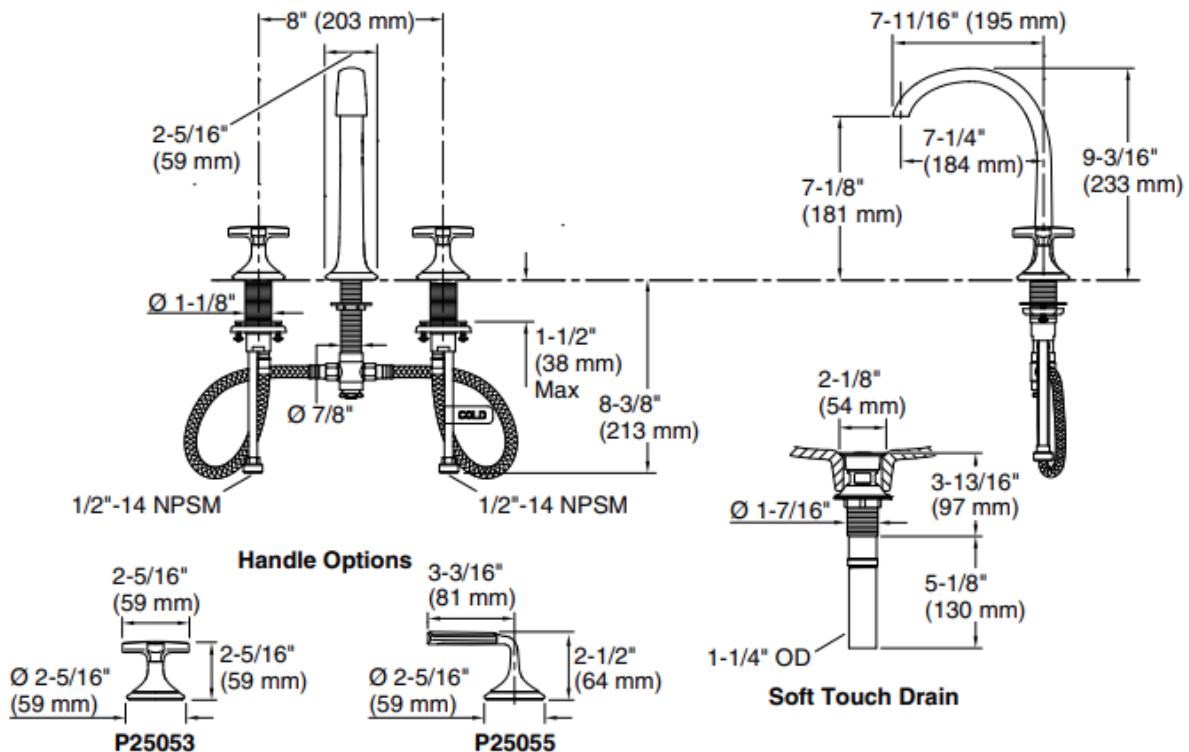

Flushing of pipe must be done before fittings are installed. Failure to do so voids the warranty.

Follow cleaning instructions and avoid using any harmful chemicals.

All information is for reference only. Installation shall always be based on the specs provided with actual delivered items.

For more info, visit www.sanitecph.com