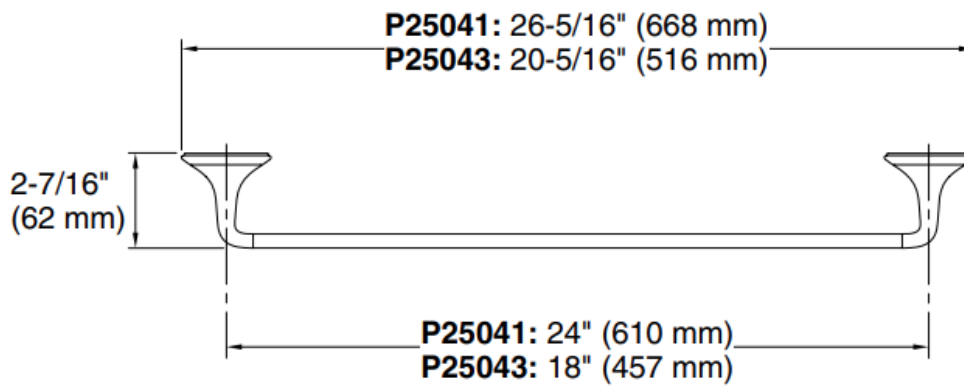

Brand : KALLISTA,USA
 Name : Script Towel Bar
 Item Code : P25041-00-BCH
 Designer :
 Color / Finish: Blush Bronze
 Dimensions : 668 x 59 x 62 mm

Product info:

- Towel Bar
- Solid metal construction for durability and reliability