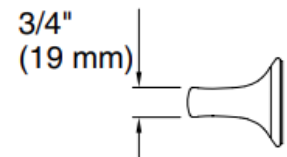

Brand : KALLISTA,USA
 Name : Script Towel Bar
 Item Code : P25041-00-BCH
 Designer :
 Color / Finish: Blush Bronze
 Dimensions : 668 x 59 x 62 mm

Product info:

- Towel Bar
- Solid metal construction for durability and reliability