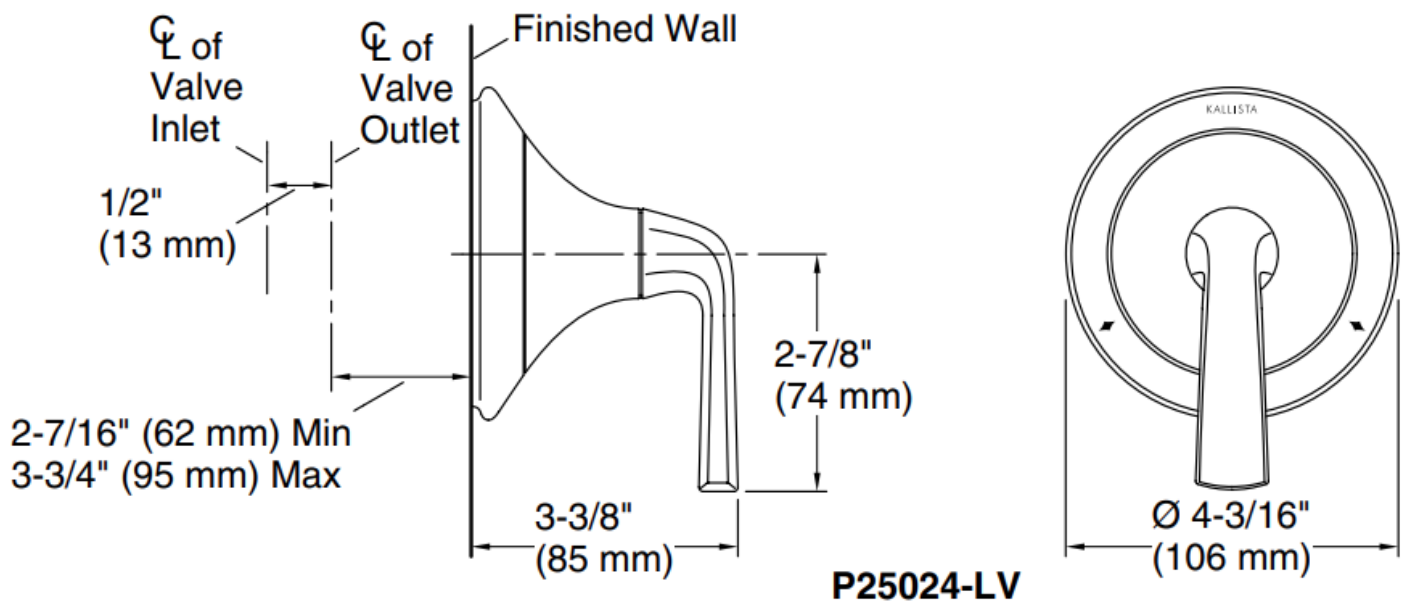

Brand : KALLISTA,USA  
 Name : Script Transfer valve, Lever handle  
 Item Code : P25024-LV-BCH

Designer :

Color / Finish: Blush Bronze  
 Dimensions : 106 x 74 x 85 mm

**Product info:**

- Transfer valve
- Lever handle
- Solid metal construction for durability and reliability
- Allows bather to direct water flow
- Pairs with a 2- or 3-way transfer valve configuration