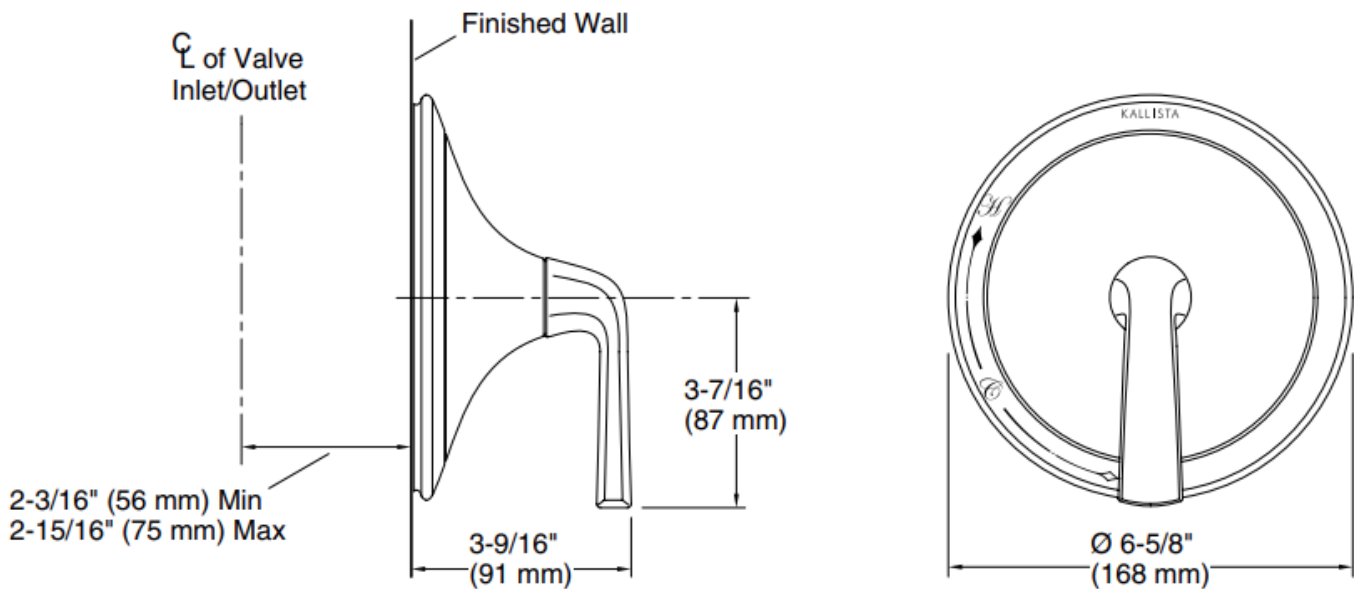

Brand : KALLISTA,USA
 Name : Script Pressure balance valve, lever handle
 Item Code : P25018-LV-BCH
 Designer :
 Color / Finish: Blush Bronze
 Dimensions : 168 x 87 x 91 mm

Product info:

- Pressure balance valve
- Lever handle
- Requires rough -in pressure balance