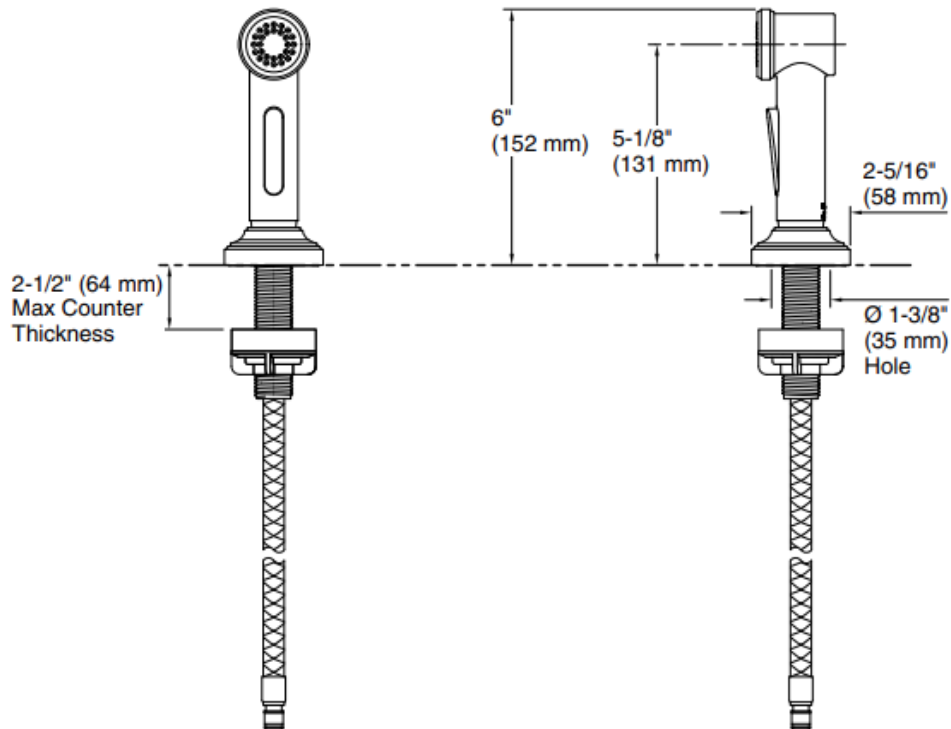

Brand : KALLISTA,USA  
Name : Quincy Side spray  
Item Code : P25010-00-AG  
Designer :  
Color / Finish: Chrome  
Dimensions : 162 x 341 x 68 mm

**Product info:**

- Single-function spray
- Solid brass construction for durability and reliability
- Easy to clean spray face resists mineral buildup
- Ball joint technology for ease of movement
- Securely snaps back into escutcheon when not in use
- Easily connects to Quincy deck-mounted bridge faucet