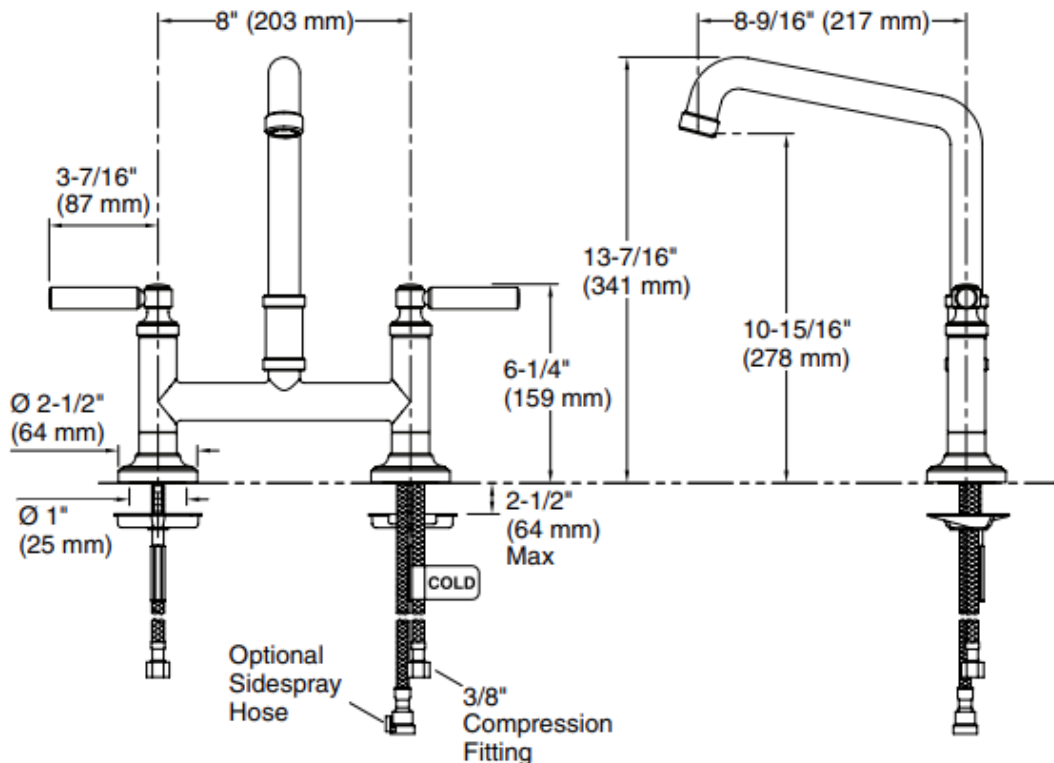

Flushing of pipe must be done before fittings are installed. Failure to do so voids the warranty.

Follow cleaning instructions and avoid using any harmful chemicals.

All information is for reference only. Installation shall always be based on the specs provided with actual delivered items.

For more info, visit www.sanitecph.com