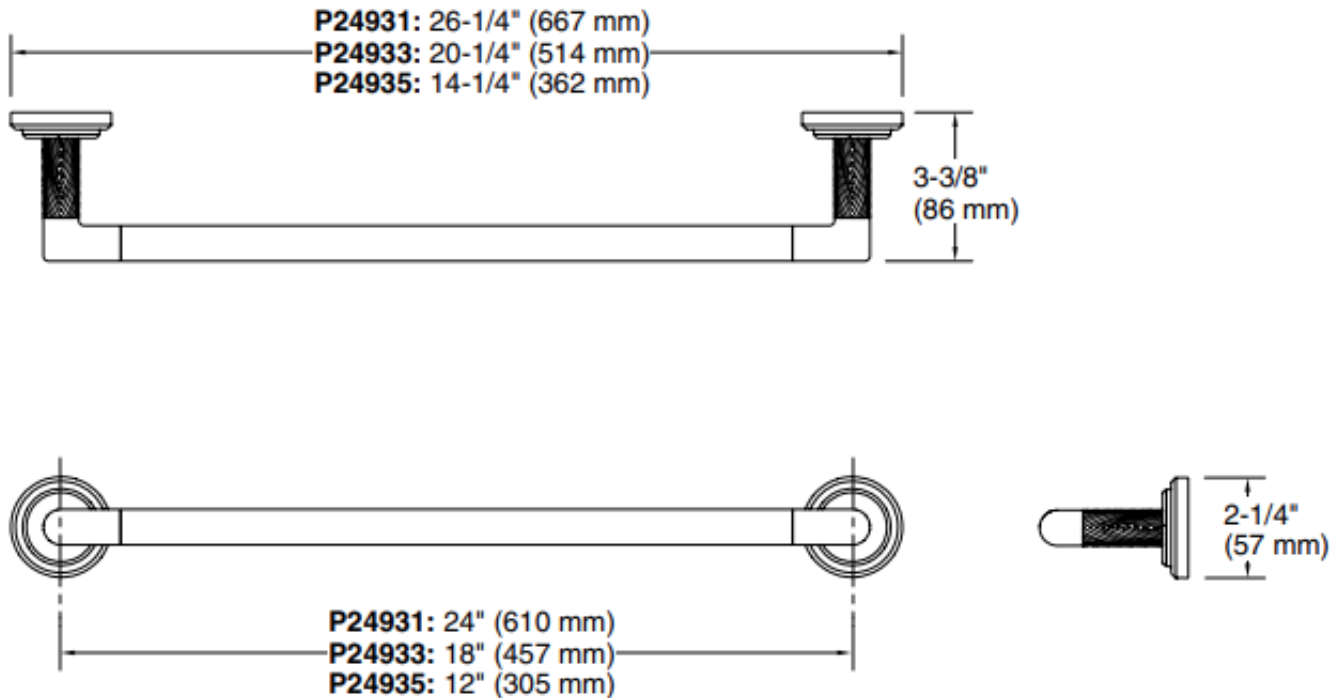

Brand : KALLISTA
 Name : Pinna Paletta Hand Towel
 Item Code : P24935-ADW-AD
 Designer : Laura Kirar
 Color / Finish: Nickel Silver
 Dimensions : 362 x 305 x 86 mm

Product info:

- Hand Towel
- Solid brass construction for durability and reliability