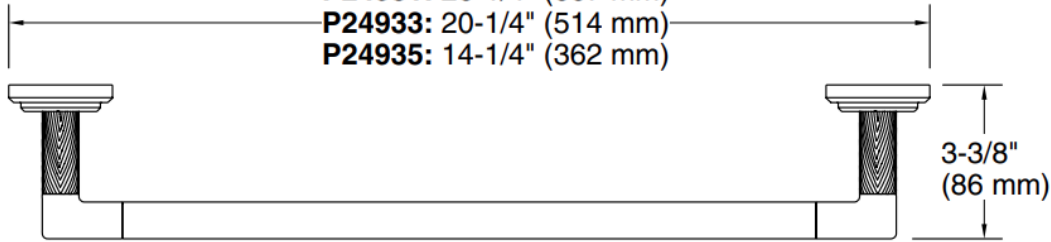

Brand : KALLISTA
 Name : Pinna Paletta Towel Bar 24"
 Item Code : P24931-ADW-AD
 Designer : Laura Kirar
 Color / Finish: Nickel Silver
 Dimensions : 667 x 86 x 57 x 610 mm

Product info:

- Towel Bar
- Solid brass construction for durability and reliability
- Includes hex wrench for installation
- Complements the Pinna Paletta collection

P24931: 26-1/4" (667 mm)
P24933: 20-1/4" (514 mm)
P24935: 14-1/4" (362 mm)

Flushing of pipe must be done before fittings are installed. Failure to do so voids the warranty.

Follow cleaning instructions and avoid using any harmful chemicals.