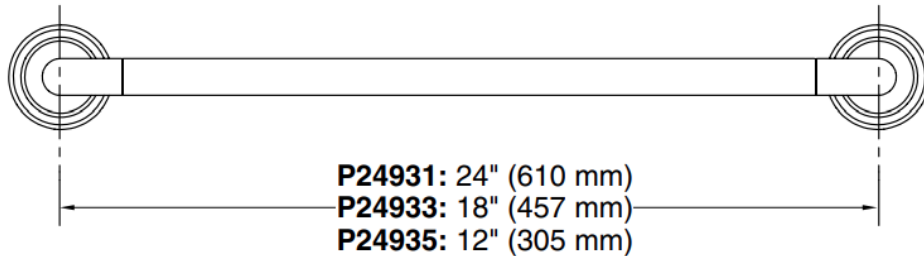

Brand : KALLISTA
 Name : Pinna Paletta Towel Bar 24"
 Item Code : P24931-ADW-AD
 Designer : Laura Kirar
 Color / Finish: Nickel Silver
 Dimensions : 667 x 86 x 57 x 610 mm

Product info:

- Towel Bar
- Solid brass construction for durability and reliability
- Includes hex wrench for installation
- Complements the Pinna Paletta collection

P24931: 26-1/4" (667 mm)
P24933: 20-1/4" (514 mm)
P24935: 14-1/4" (362 mm)

Flushing of pipe must be done before fittings are installed. Failure to do so voids the warranty.

Follow cleaning instructions and avoid using any harmful chemicals.