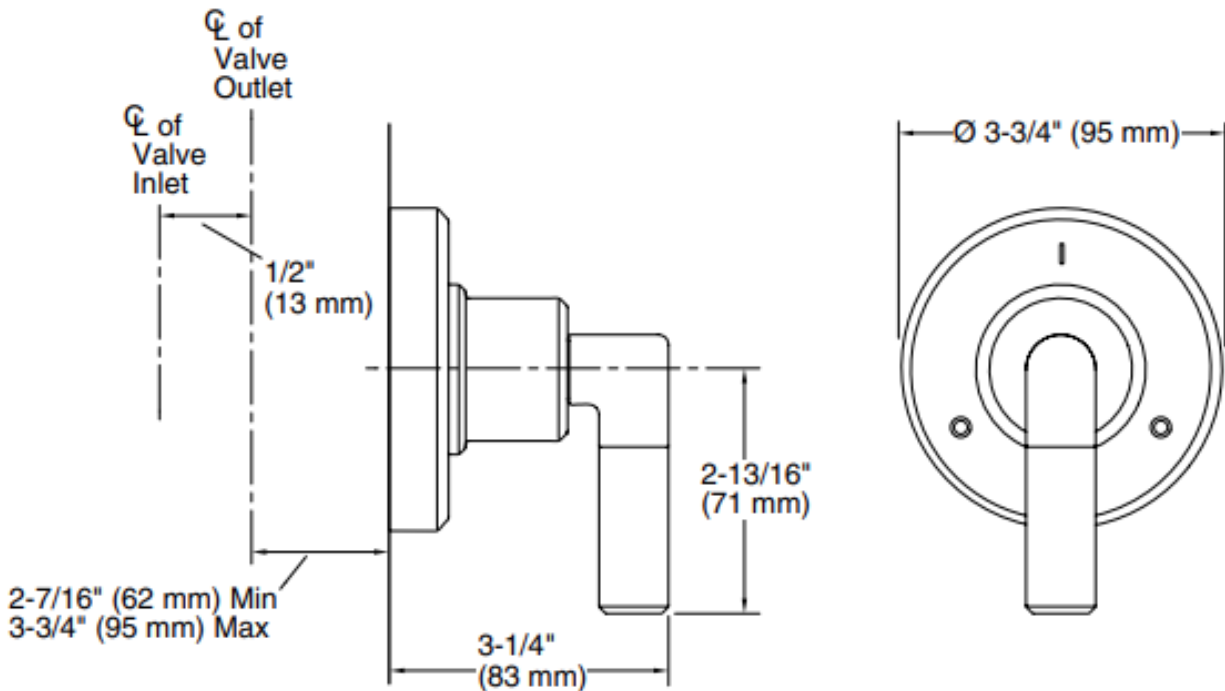

Brand : KALLISTA,USA
 Name : Pure Paletta 2 or 3-way transfer trim, lever handle
 Item Code : P24927-LV-BZ
 Designer : Laura Kirar
 Color / Finish: Antique bronze
 Dimensions : 95 x 83 x 71 mm

Product info:

- Sink Faucet
- Tall Spout
- Lever Handles
- Solid brass construction for durability and reliability
- Allows bather to direct water flow
- Requires with a 2- or 3-way transfer valve configuration

Flushing of pipe must be done before fittings are installed. Failure to do so voids the warranty.