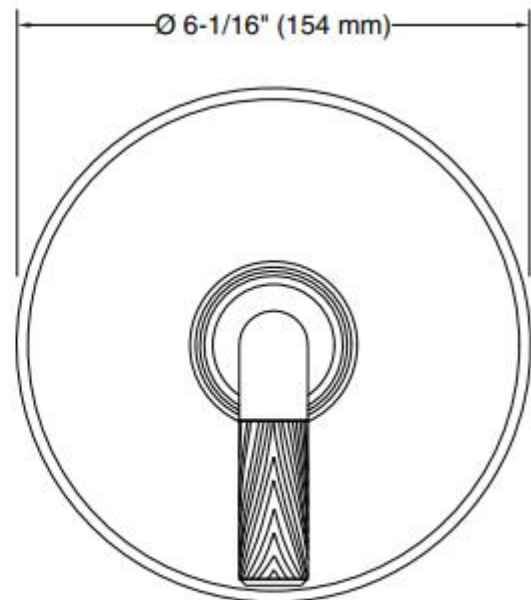

Brand : KALLISTA,USA  
 Name : Pure Paletta Pressure balance trim, lever handle  
 Item Code : P24918-LV-BZ  
 Designer : Laura Kirar  
 Color / Finish: Antique bronze  
 Dimensions : 154 x 86 x 73 mm

**Product info:**

- Pressure balance trim
- Lever handle
- High-quality solid brass construction for durability and reliability
- Maintains water temperature within +/-3 degrees Fahrenheit
- Features a high-temperature-limit stop to help prevent scalding
- Requires Rough in pressure balance