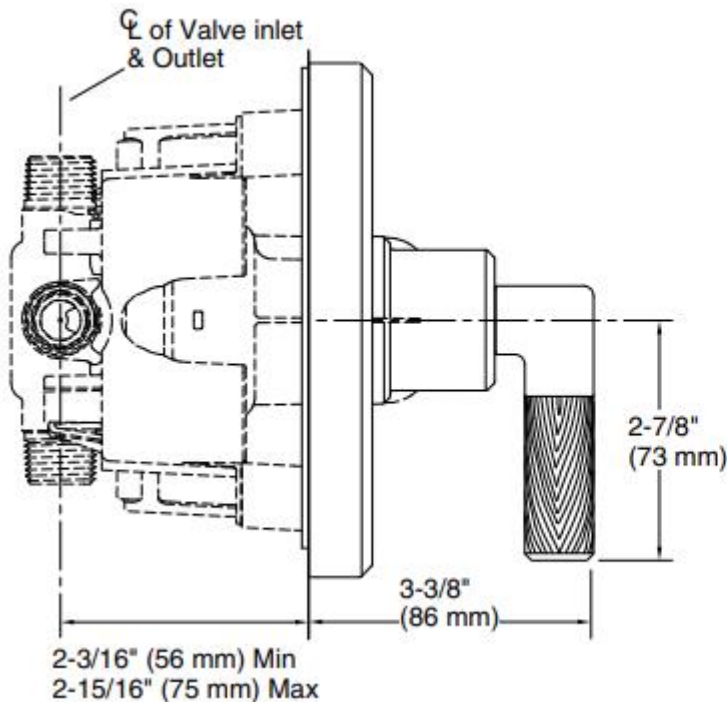

Brand : KALLISTA,USA  
 Name : Pure Paletta Pressure balance trim, lever handle  
 Item Code : P24918-LV-BZ  
 Designer : Laura Kirar  
 Color / Finish: Antique bronze  
 Dimensions : 154 x 86 x 73 mm

**Product info:**

- Pressure balance trim
- Lever handle
- High-quality solid brass construction for durability and reliability
- Maintains water temperature within +/-3 degrees Fahrenheit
- Features a high-temperature-limit stop to help prevent scalding
- Requires Rough in pressure balance