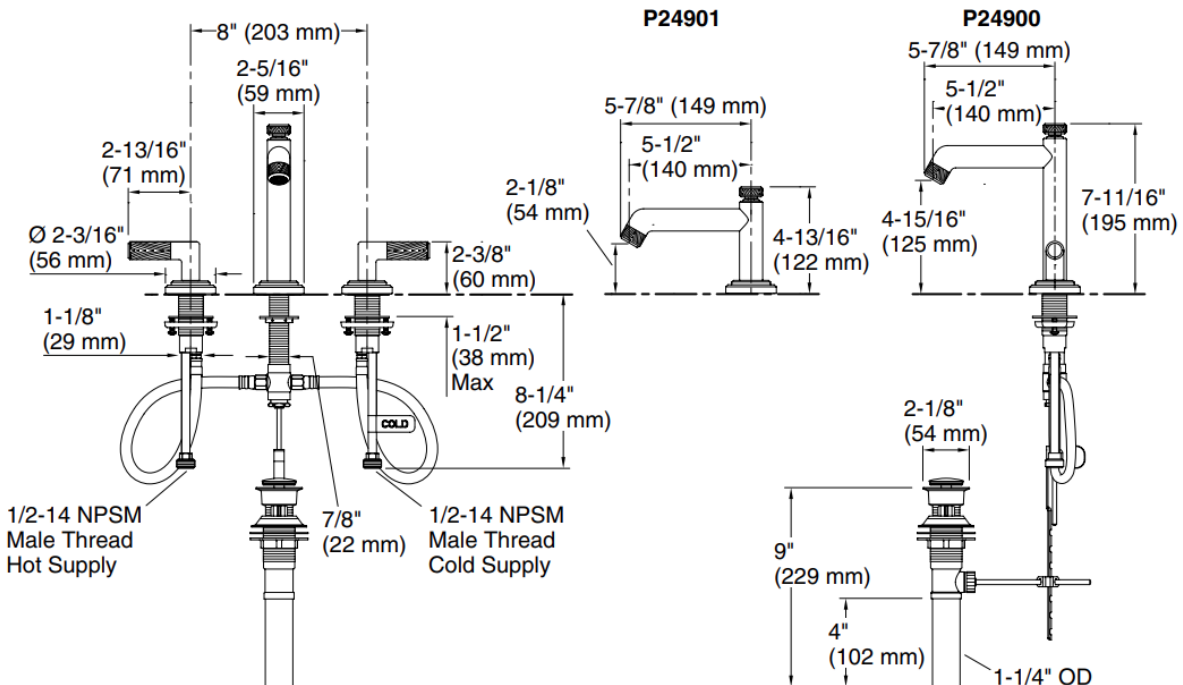

Brand : KALLISTA, USA  
 Name : PINNA PALETTA  
 Sink faucet, tall spout, lever handle  
 Item Code : P24900-ADW-AD  
 Designer : Laura Kirar  
 Color / Finish: Antique Nickel Silver  
 Dimensions : (See data drawing for dimensions)

**Product info:**

- Sink faucet
- Tall spout
- Lever handle
- Solid brass construction for durability and reliability

**Add-ons to be sold separately:**

- Flexible Hose
- Angle Valve

Flushing of pipe must be done before fittings are installed. Failure to do so voids the warranty.