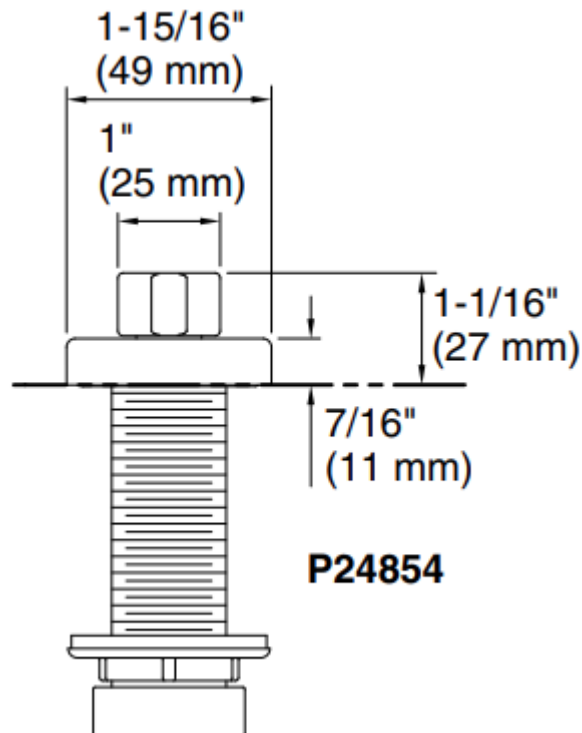

Brand : KALLISTA,USA
Name : Contemporary deck-mount hand shower trim
Item Code : P24854-00-GN
Designer :
Color / Finish: Gunmetal
Dimensions : 49 x 27 x 25 mm

Product info:

- Wall mount toilet actuator

Flushing of pipe must be done before fittings are installed. Failure to do so voids the warranty.