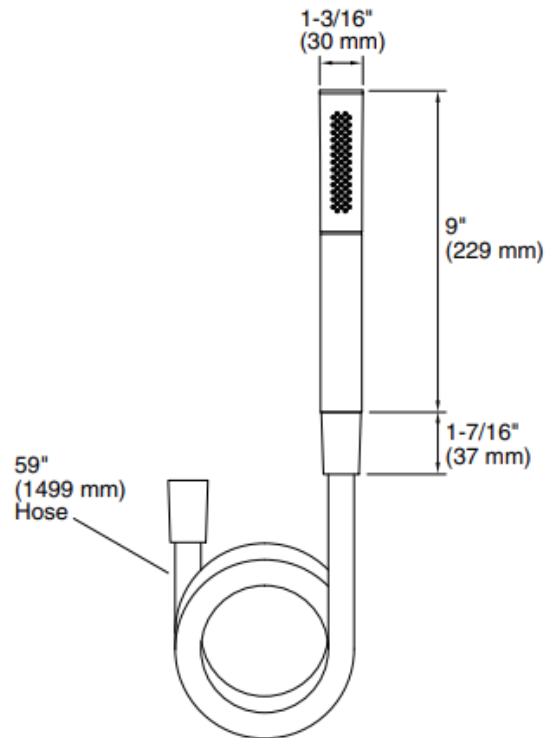

Brand : KALLISTA,USA
Name : One Wand dual function hand shower
Item Code : P24843-00-GN

Designer :

Color / Finish: Gunmetal
Dimensions : 30 x 229 mm, (1499 mm) Hose

Product info:

- Wand dual Function hand shower
- 1.75 gal/min (6.6 l/min) flow rate