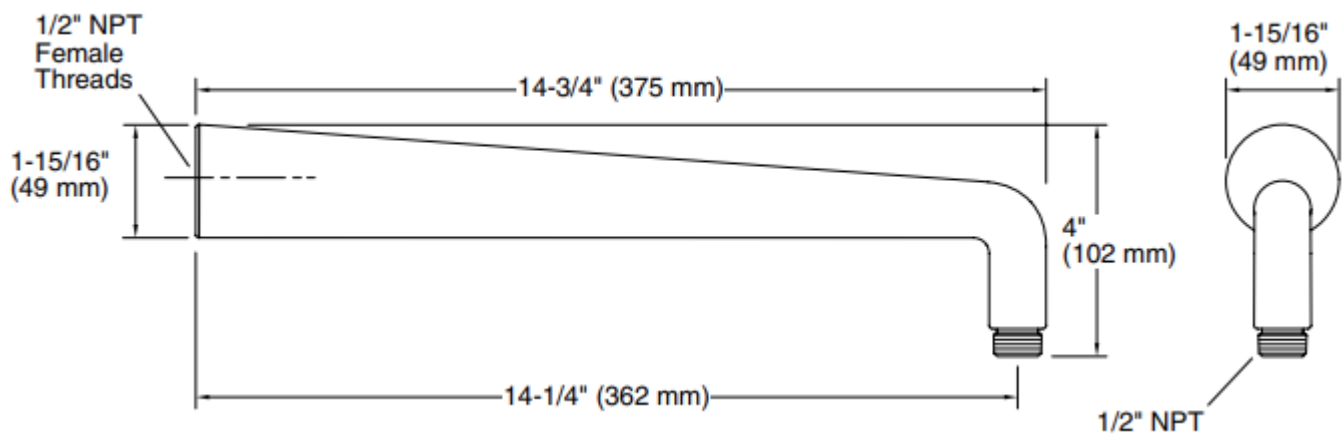

Brand : KALLISTA,USA
Name : Taper shower arm
Item Code : P24841-00-GN
Designer : Bjarke Ingels
Color / Finish: Gunmetal
Dimensions : 49 x 102 x 375 mm

Product info:

- Shower arm

Flushing of pipe must be done before fittings are installed. Failure to do so voids the warranty.