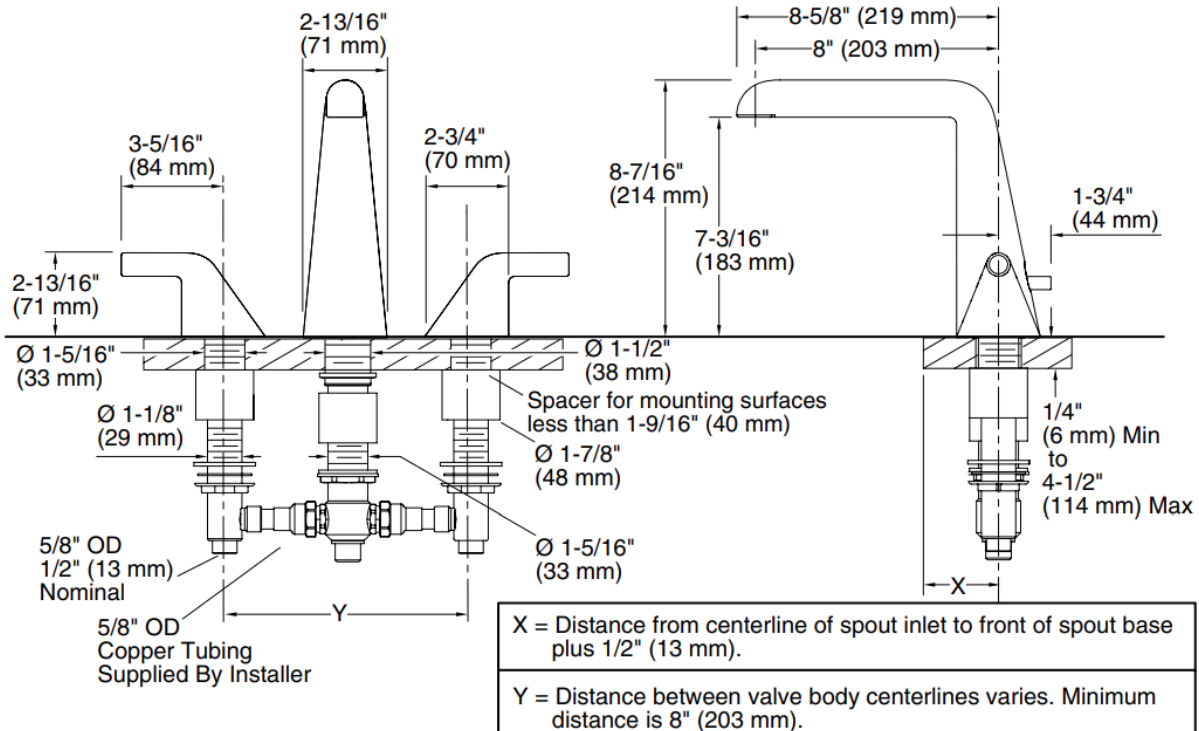

Flushing of pipe must be done before fittings are installed. Failure to do so voids the warranty.

Follow cleaning instructions and avoid using any harmful chemicals.

All information is for reference only. Installation shall always be based on the specs provided with actual delivered items.

For more info, visit www.sanitecph.com