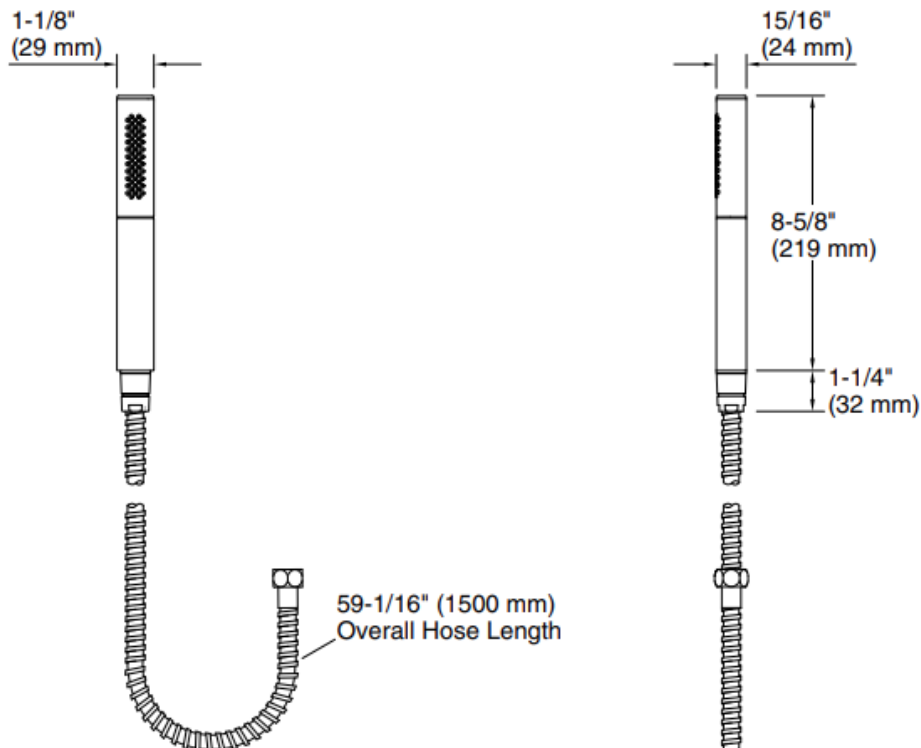

Brand : KALLISTA,USA
Name : Script Soft modern dual hand function hand shower
Item Code : P24761-00-BCH
Designer :
Color / Finish: Blush Bronze
Dimensions : 219 mm

Product info:

- Soft modern dual hand function
- hand shower
- Water Sense and CEC compliant with a maximum flow rate of 1.75 gpm (6.6 lpm)
- Easy to clean spray face resists mineral buildup