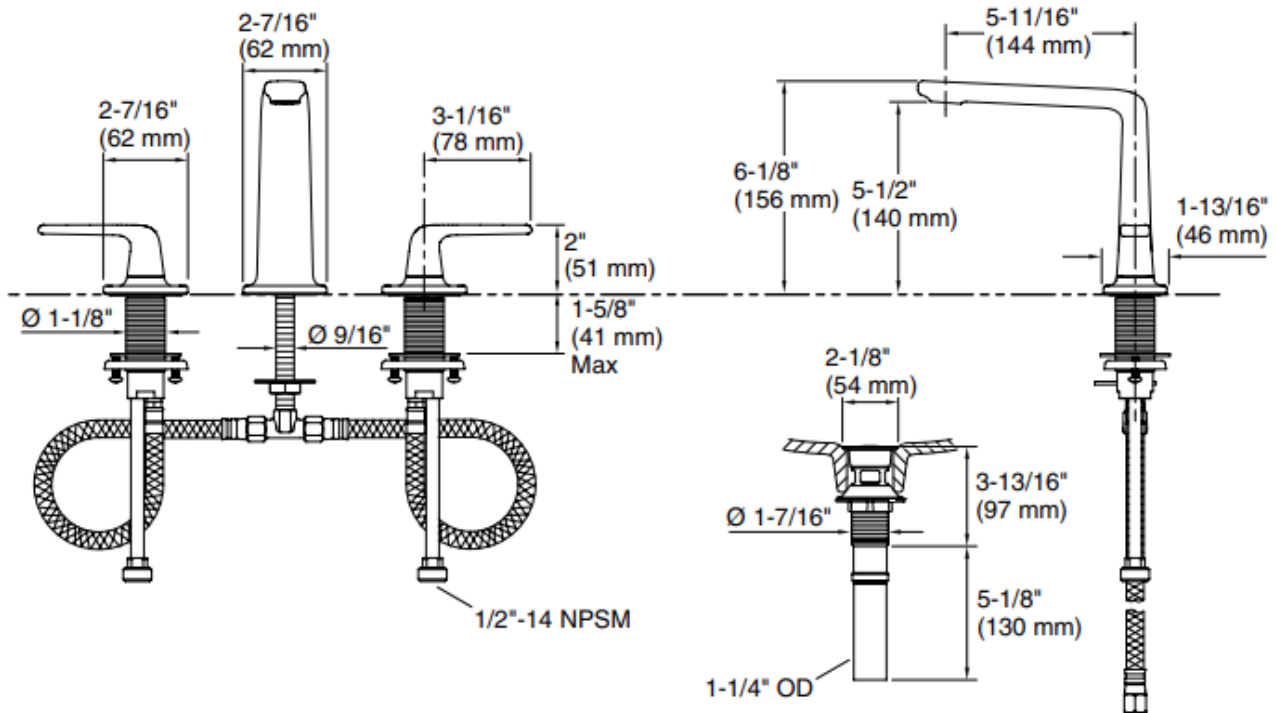

Brand : KALLISTA  
 Name : Per Se Sink faucet, tall spout, lever handles  
 Item Code : P24736-LV-AG  
 Designer :  
 Color / Finish: Brushed Nickel  
 Dimensions : 144 mm Spout Reach

**Product info:**

- Sink Faucet
- Tall spout
- Lever handles
- 1.2 gal/min (4.5 l/min) maximum flow rate
- Solid metal construction for durability and reliability

Flushing of pipe must be done before fittings are installed. Failure to do so voids the warranty.